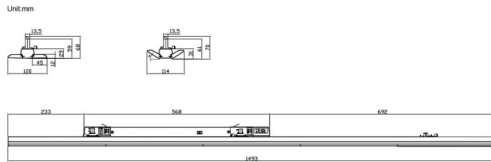

### Marketlight

Lavov Tracklight from the family Marketlight with a power of 50 (DIP to 35, 40, 45W)W and a optic distribution 30X90 degrees. With a total lumen output of 7500lm and an efficiency of 150lm/W. Manufactured in extruded aluminium body and PMMA lenses, length 1500 mm and finished in White colour. DALI DIP SWITCH driver.

### Scheme

Item code	86.T012.2453.01
Product type	Indoor
Category	Tracklights
Family	Marketlight
Pictograms	

Product	
Real power (W)	50 (DIP to 35, 40, 45W)
Real luminous flux (Lm)	7500
Luminous efficiency (Lm/W)	150
Beam angle (&ordm;)	30X90
Life time (h)	50000h L80B10
IP	20
Electrical class insulation	Class I
Operating temperature	-25 to 40
Colour	White
Chip Brand	CTLS3-1550-40SW -06WH-DT6
Control gear included	YES
Control gear	DALI DIP SWITCH
Colour temperature (K)	4000
Colour consistency (SDCM)	SDCM<3
CRI	80