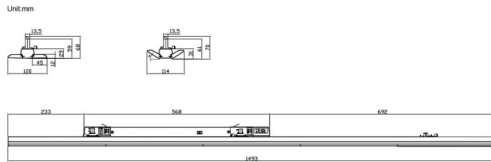

Marketlight

Lavov Tracklight from the family Marketlight with a power of 50 (DIP to 35, 40, 45W)W and a optic distribution 30X90 degrees. With a total lumen output of 7500lm and an efficiency of 150lm/W. Manufactured in extruded aluminium body and PMMA lenses, length 1500 mm and finished in White colour. DALI DIP SWITCH driver.

Scheme

Item code	86.T012.2453.01
Product type	Indoor
Category	Tracklights
Family	Marketlight
Pictograms	

Product	
Real power (W)	50 (DIP to 35, 40, 45W)
Real luminous flux (Lm)	7500
Luminous efficiency (Lm/W)	150
Beam angle (º)	30X90
Life time (h)	50000h L80B10
IP	20
Electrical class insulation	Class I
Operating temperature	-25 to 40
Colour	White
Chip Brand	CTLS3-1550-40SW -06WH-DT6
Control gear included	YES
Control gear	DALI DIP SWITCH
Colour temperature (K)	4000
Colour consistency (SDCM)	SDCM<3
CRI	80