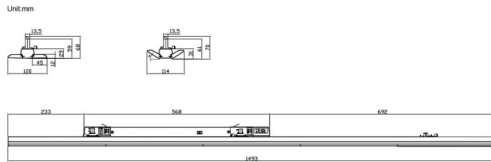

Marketlight

Lavov Tracklight from the family Marketlight with a power of 50 (DIP to 35, 40, 45W)W and a optic distribution 30X90 degrees. With a total lumen output of 7500lm and an efficiency of 150lm/W. Manufactured in extruded aluminium body and PMMA lenses, length 1500 mm and finished in Black colour. DALI DIP SWITCH driver.

Scheme

Item code	86.T012.2453.02
Product type	Indoor
Category	Tracklights
Family	Marketlight
Pictograms	

Product	
Real power (W)	50 (DIP to 35, 40, 45W)
Real luminous flux (Lm)	7500
Luminous efficiency (Lm/W)	150
Beam angle (°)	30X90
Life time (h)	50000h L80B10
IP	20
Electrical class insulation	Class I
Operating temperature	-25 to 40
Colour	Black
Chip Brand	CTLS3-1550-40SW -06BK-DT6
Control gear included	YES
Control gear	DALI DIP SWITCH
Colour temperature (K)	4000
Colour consistency (SDCM)	SDCM3
CRI	80