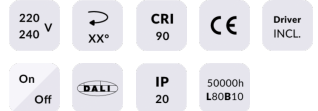

GAP S-Smart

Lavov tracklight from the family GAP S-Smart with a power of 10W and a optic distribution 15°. With a total lumen output of 900lm and an efficiency of 90lm/W. Manufactured in Die Cast Aluminum and finished in White colour. Dimable Casambi ready driver.

Item code	86.T013.1319.01

Product type	Indoor

Category	Tracklights

Family	GAP

Subfamily	GAP S-Smart