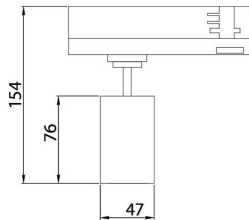

Scheme

Product

Real power (W)	10

Real luminous flux (Lm)	900

Luminous efficiency (Lm/W)	90

Beam angle (°)	15°

Life time (h)	50000h L80B10

IP	20

Electrical class insulation	Class II

Operating temperature	15

Colour	White

Chip Brand	Philip

Control gear included	yes

Control gear	Dimable Casambi ready

Colour temperature (K)	3000

Colour consistency (SDCM)	SDCM<3

CRI	90