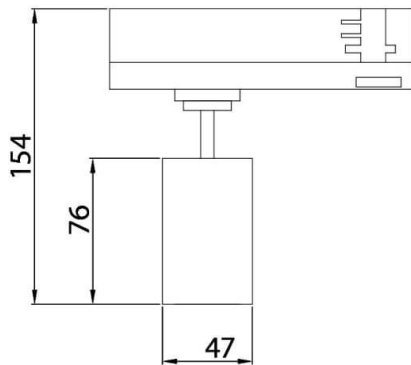

### GAP S-Smart

Lavov tracklight from the family GAP S-Smart with a power of 10W and a optic distribution 15°. With a total lumen output of 900lm and an efficiency of 90lm/W. CCT 4000K. Manufactured in Die Cast Aluminum and finished in Black colour. Dimable Casambi ready driver.

### Scheme

|                     |   |
|---------------------|---|
| <b>Item code</b>    | <b>86.T013.1419.02</b>  |
| <b>Product type</b> | <b>Indoor</b>   |
| <b>Category</b>     | <b>Tracklights</b>  |
| <b>Family</b>       | <b>GAP</b>  |
| <b>Subfamily</b>    | <b>GAP S-Smart</b>  |
| <b>Pictograms</b>   |  |

|                                    |                              |
|------------------------------------|------------------------------|
| <b>Product</b>                     |                              |
| <b>Real power (W)</b>              | <b>10</b>                    |
| <b>Real luminous flux (Lm)</b>     | <b>900</b>                   |
| <b>Luminous efficiency (Lm/W)</b>  | <b>90</b>                    |
| <b>Beam angle (°)</b>              | <b>15°</b>                   |
| <b>Life time (h)</b>               | <b>50000h L80B10</b>         |
| <b>IP</b>                          | <b>20</b>                    |
| <b>Electrical class insulation</b> | <b>Class II</b>              |
| <b>Operating temperature</b>       | <b>15</b>                    |
| <b>Colour</b>                      | <b>Black</b>                 |
| <b>Chip Brand</b>                  | <b>Philip</b>                |
| <b>Control gear included</b>       | <b>yes</b>                   |
| <b>Control gear</b>                | <b>Dimable Casambi ready</b> |
| <b>Light source</b>                | <b>LED</b>                   |
| <b>Type of LED</b>                 | <b>COB</b>                   |
| <b>Colour temperature (K)</b>      | <b>4000</b>                  |
| <b>Colour consistency (SDCM)</b>   | <b>SDCM3</b>                 |
| <b>CRI</b>                         | <b>90</b>                    |