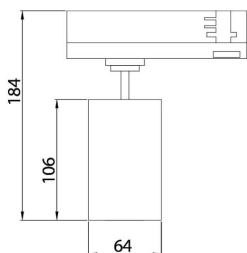

Scheme

Product

Real power (W)	20

Real luminous flux (Lm)	1800

Luminous efficiency (Lm/W)	90

Beam angle (°)	15°

Life time (h)	50000h L80B12

IP	20

Electrical class insulation	Class II

Operating temperature	15

Colour	White

Chip Brand	Philip

Control gear included	yes

Control gear	ON-OFF

Colour temperature (K)	4000

Colour consistency (SDCM)	SDCM<3

CRI	90