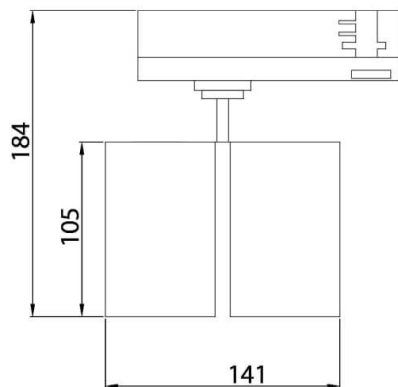

GAP D

Lavov tracklight from the family GAP D with a power of 2x20W and a optic distribution 36°. With a total lumen output of 3600lm and an efficiency of 90lm/W. CCT 4000K. Manufactured in Die Cast Aluminum and finished in White colour. ON-OFF driver.

Item code	86.T014.2431.01
Product type	Indoor
Category	Tracklights
Family	GAP
Subfamily	GAP D

Pictograms

Scheme

Product	
Real power (W)	2x20
Real luminous flux (Lm)	3600
Luminous efficiency (Lm/W)	90
Beam angle (&ordm;)	36°
Life time (h)	50000h L80B12
IP	20
Electrical class insulation	Class II
Operating temperature	15
Colour	White
Chip Brand	Philip
Control gear included	yes
Control gear	ON-OFF
Colour temperature (K)	4000
Colour consistency (SDCM)	SDCM<3
CRI	90