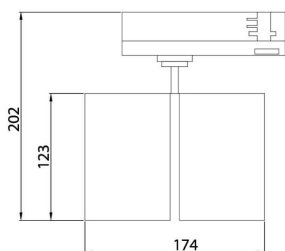

GAP D

Lavov tracklight from the family GAP D with a power of 2x30W and a optic distribution 15°. With a total lumen output of 5400lm and an efficiency of 90lm/W. Manufactured in Die Cast Aluminum and finished in White colour. ON-OFF driver.

Item code	86.T014.3311.01
Product type	Indoor
Category	Tracklights
Family	GAP
Subfamily	GAP D
Pictograms	

Scheme

Product	
Real power (W)	2x30
Real luminous flux (Lm)	5400
Luminous efficiency (Lm/W)	90
Beam angle (°)	15°
Life time (h)	50000h L80B12
IP	20
Electrical class insulation	Class II
Operating temperature	15
Colour	White
Chip Brand	Philip
Control gear included	yes
Control gear	ON-OFF
Colour temperature (K)	3000
Colour consistency (SDCM)	SDCM<3
CRI	90