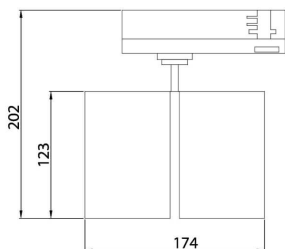

### GAP D

Lavov tracklight from the family GAP D with a power of 2x30W and a optic distribution 15°. With a total lumen output of 5400lm and an efficiency of 90lm/W. Manufactured in Die Cast Aluminum and finished in White colour. ON-OFF driver.

**Item code** 86.T014.3311.01

**Product type** Indoor

**Category** Tracklights

**Family** GAP

**Subfamily** GAP D

**Pictograms**

### Product

**Real power (W)** 2x30

**Real luminous flux (Lm)** 5400

**Luminous efficiency (Lm/W)** 90

**Beam angle (°)** 15°

**Life time (h)** 50000h L80B12

**IP** 20

**Electrical class insulation** Class II