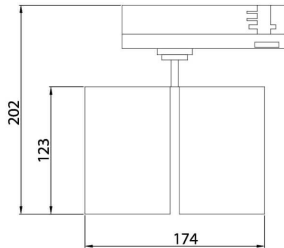

GAP D

Lavov tracklight from the family GAP D with a power of 2x30W and a optic distribution 15°. With a total lumen output of 5400lm and an efficiency of 90lm/W. Manufactured in Die Cast Aluminum and finished in White colour. ON-OFF driver.

Item code	86.T014.3311.01
Product type	Indoor
Category	Tracklights
Family	GAP
Subfamily	GAP D
Pictograms	

Scheme

Product	
Real power (W)	2x30
Real luminous flux (Lm)	5400
Luminous efficiency (Lm/W)	90
Beam angle (°)	15°
Life time (h)	50000h L80B12
IP	20
Electrical class insulation	Class II
Operating temperature	15
Colour	White
Chip Brand	Philip
Control gear included	yes
Control gear	ON-OFF
Colour temperature (K)	3000
Colour consistency (SDCM)	SDCM<3
CRI	90