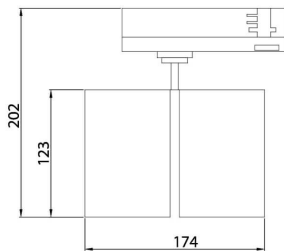

GAP D

Lavov tracklight from the family GAP D with a power of 2x30W and a optic distribution 24°. With a total lumen output of 5400lm and an efficiency of 90lm/W. Manufactured in Die Cast Aluminum and finished in White colour. ON-OFF driver.

Item code	86.T014.3321.01
Product type	Indoor
Category	Tracklights
Family	GAP
Subfamily	GAP D

Pictograms

Scheme

Product	
Real power (W)	2x30
Real luminous flux (Lm)	5400
Luminous efficiency (Lm/W)	90
Beam angle (°)	24°
Life time (h)	50000h L80B12
IP	20
Electrical class insulation	Class II
Operating temperature	15
Colour	White
Chip Brand	Philip
Control gear included	yes
Control gear	ON-OFF
Colour temperature (K)	3000
Colour consistency (SDCM)	SDCM<3
CRI	90