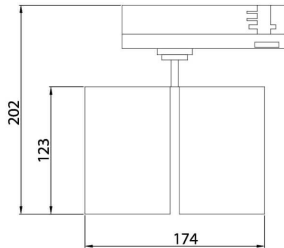

GAP D

Lavov tracklight from the family GAP D with a power of 2x30W and a optic distribution 24°. With a total lumen output of 5400lm and an efficiency of 90lm/W. Manufactured in Die Cast Aluminum and finished in Black colour. ON-OFF driver.

Item code	86.T014.3321.02
Product type	Indoor
Category	Tracklights
Family	GAP
Subfamily	GAP D
Pictograms	

Scheme

Product	
Real power (W)	2x30
Real luminous flux (Lm)	5400
Luminous efficiency (Lm/W)	90
Beam angle (°)	24°
Life time (h)	50000h L80B12
IP	20
Electrical class insulation	Class II
Operating temperature	15
Colour	Black
Chip Brand	Philip
Control gear included	yes
Control gear	ON-OFF
Colour temperature (K)	3000
Colour consistency (SDCM)	SDCM<3
CRI	90