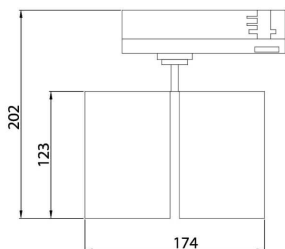

GAP D

Lavov tracklight from the family GAP D with a power of 2x30W and a optic distribution 24°. With a total lumen output of 5400lm and an efficiency of 90lm/W. Manufactured in Die Cast Aluminum and finished in Black colour. ON-OFF driver.

Item code	86.T014.3321.02
Product type	Indoor
Category	Tracklights
Family	GAP
Subfamily	GAP D
Pictograms	

Scheme

Product

Real power (W)	2x30
Real luminous flux (Lm)	5400
Luminous efficiency (Lm/W)	90
Beam angle (°)	24°
Life time (h)	50000h L80B12
IP	20
Electrical class insulation	Class II
Operating temperature	15
Colour	Black
Chip Brand	Philip
Control gear included	yes
Control gear	ON-OFF
Colour temperature (K)	3000
Colour consistency (SDCM)	SDCM<3
CRI	90