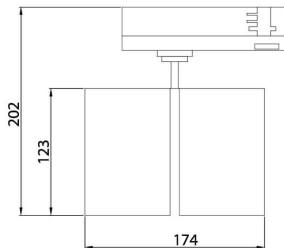

GAP D

Lavov tracklight from the family GAP D with a power of 2x30W and a optic distribution 24°. With a total lumen output of 5400lm and an efficiency of 90lm/W. Manufactured in Die Cast Aluminum and finished in Black colour. ON-OFF driver.

Item code	86.T014.3321.02
Product type	Indoor
Category	Tracklights
Family	GAP
Subfamily	GAP D
Pictograms	

Scheme

Product	
Real power (W)	2x30
Real luminous flux (Lm)	5400
Luminous efficiency (Lm/W)	90
Beam angle (°)	24°
Life time (h)	50000h L80B12
IP	20
Electrical class insulation	Class II
Operating temperature	15
Colour	Black
Chip Brand	Philip
Control gear included	yes
Control gear	ON-OFF
Colour temperature (K)	3000
Colour consistency (SDCM)	SDCM<3
CRI	90