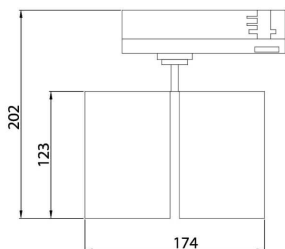

GAP D

Lavov tracklight from the family GAP D with a power of 2x30W and a optic distribution 55°. With a total lumen output of 5400lm and an efficiency of 90lm/W. Manufactured in Die Cast Aluminum and finished in White colour. ON-OFF driver.

Item code	86.T014.3341.01
Product type	Indoor
Category	Tracklights
Family	GAP
Subfamily	GAP D
Pictograms	

Scheme

Product	
Real power (W)	2x30
Real luminous flux (Lm)	5400
Luminous efficiency (Lm/W)	90
Beam angle (°)	55°
Life time (h)	50000h L80B12
IP	20
Electrical class insulation	Class II
Operating temperature	15
Colour	White
Chip Brand	Philip
Control gear included	yes
Control gear	ON-OFF
Colour temperature (K)	3000
Colour consistency (SDCM)	SDCM<3
CRI	90