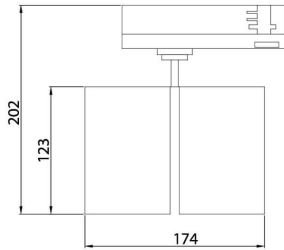

GAP D

Lavov tracklight from the family GAP D with a power of 2x30W and a optic distribution 55°. With a total lumen output of 5400lm and an efficiency of 90lm/W. Manufactured in Die Cast Aluminum and finished in White colour. ON-OFF driver.

Item code	86.T014.3341.01
Product type	Indoor
Category	Tracklights
Family	GAP
Subfamily	GAP D
Pictograms	

Scheme

Product	
Real power (W)	2x30
Real luminous flux (Lm)	5400
Luminous efficiency (Lm/W)	90
Beam angle (°)	55°
Life time (h)	50000h L80B12
IP	20
Electrical class insulation	Class II
Operating temperature	15
Colour	White
Chip Brand	Philip
Control gear included	yes
Control gear	ON-OFF
Colour temperature (K)	3000
Colour consistency (SDCM)	SDCM<3
CRI	90