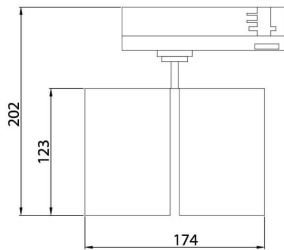

GAP D

Lavov tracklight from the family GAP D with a power of 2x30W and a optic distribution 55°. With a total lumen output of 5400lm and an efficiency of 90lm/W. Manufactured in Die Cast Aluminum and finished in Black colour. ON-OFF driver.

Item code	86.T014.3341.02
Product type	Indoor
Category	Tracklights
Family	GAP
Subfamily	GAP D
Pictograms	

Scheme

Product	
Real power (W)	2x30
Real luminous flux (Lm)	5400
Luminous efficiency (Lm/W)	90
Beam angle (°)	55°
Life time (h)	50000h L80B12
IP	20
Electrical class insulation	Class II
Operating temperature	15
Colour	Black
Chip Brand	Philip
Control gear included	yes
Control gear	ON-OFF
Colour temperature (K)	3000
Colour consistency (SDCM)	SDCM<3
CRI	90