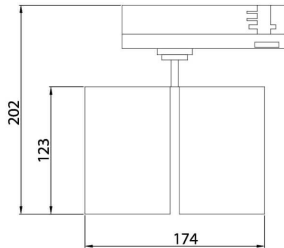

GAP D

Lavov tracklight from the family GAP D with a power of 2x30W and a optic distribution 55°. With a total lumen output of 5400lm and an efficiency of 90lm/W. Manufactured in Die Cast Aluminum and finished in Black colour. ON-OFF driver.

Item code	86.T014.3341.02
Product type	Indoor
Category	Tracklights
Family	GAP
Subfamily	GAP D
Pictograms	

Scheme

Product	
Real power (W)	2x30
Real luminous flux (Lm)	5400
Luminous efficiency (Lm/W)	90
Beam angle (°)	55°
Life time (h)	50000h L80B12
IP	20
Electrical class insulation	Class II
Operating temperature	15
Colour	Black
Chip Brand	Philip
Control gear included	yes
Control gear	ON-OFF
Colour temperature (K)	3000
Colour consistency (SDCM)	SDCM<3
CRI	90