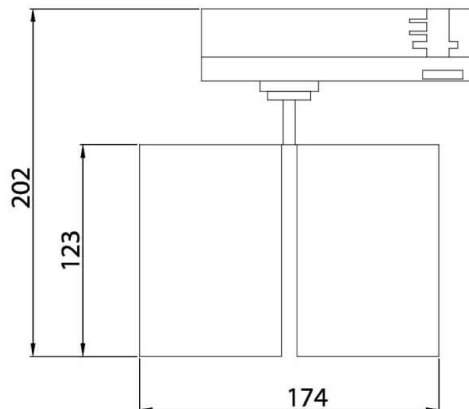

GAP D

Lavov tracklight from the family GAP D with a power of 2x30W and a optic distribution 55°. With a total lumen output of 5400lm and an efficiency of 90lm/W. Manufactured in Die Cast Aluminum and finished in Black colour. ON-OFF driver.

Item code	86.T014.3341.02
Product type	Indoor
Category	Tracklights
Family	GAP
Subfamily	GAP D
Pictograms	

Scheme

Product	
Real power (W)	2x30
Real luminous flux (Lm)	5400
Luminous efficiency (Lm/W)	90
Beam angle (°)	55°
Life time (h)	50000h L80B12
IP	20
Electrical class insulation	Class II
Operating temperature	15
Colour	Black
Chip Brand	Philip
Control gear included	yes
Control gear	ON-OFF
Colour temperature (K)	3000
Colour consistency (SDCM)	SDCM<3
CRI	90