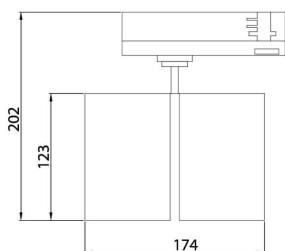

GAP D

Lavov tracklight from the family GAP D with a power of 2x30W and a optic distribution 55°. With a total lumen output of 5400lm and an efficiency of 90lm/W. Manufactured in Die Cast Aluminum and finished in Black colour. ON-OFF driver.

Item code	86.T014.3341.02
Product type	Indoor
Category	Tracklights
Family	GAP
Subfamily	GAP D
Pictograms	

Scheme

Product	
Real power (W)	2x30
Real luminous flux (Lm)	5400
Luminous efficiency (Lm/W)	90
Beam angle (°)	55°
Life time (h)	50000h L80B12
IP	20
Electrical class insulation	Class II
Operating temperature	15
Colour	Black
Chip Brand	Philip
Control gear included	yes
Control gear	ON-OFF
Colour temperature (K)	3000
Colour consistency (SDCM)	SDCM<3
CRI	90