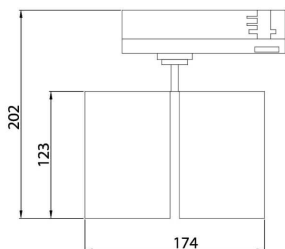

GAP D

Lavov tracklight from the family GAP D with a power of 2x30W and a optic distribution 15°. With a total lumen output of 5400lm and an efficiency of 90lm/W. CCT 4000K. Manufactured in Die Cast Aluminum and finished in White colour. ON-OFF driver.

Item code	86.T014.3411.01
Product type	Indoor
Category	Tracklights
Family	GAP
Subfamily	GAP D
Pictograms	

Scheme

Product	
Real power (W)	2x30
Real luminous flux (Lm)	5400
Luminous efficiency (Lm/W)	90
Beam angle (°)	15°
Life time (h)	50000h L80B12
IP	20
Electrical class insulation	Class II
Operating temperature	15
Colour	White
Chip Brand	Philip
Control gear included	yes
Control gear	ON-OFF
Colour temperature (K)	4000
Colour consistency (SDCM)	SDCM<3
CRI	90