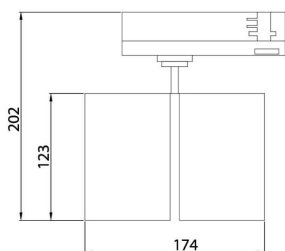

GAP D

Lavov tracklight from the family GAP D with a power of 2x30W and a optic distribution 15°. With a total lumen output of 5400lm and an efficiency of 90lm/W. CCT 4000K. Manufactured in Die Cast Aluminum and finished in White colour. ON-OFF driver.

Item code	86.T014.3411.01
Product type	Indoor
Category	Tracklights
Family	GAP
Subfamily	GAP D
Pictograms	

Scheme

Product	
Real power (W)	2x30
Real luminous flux (Lm)	5400
Luminous efficiency (Lm/W)	90
Beam angle (°)	15°
Life time (h)	50000h L80B12
IP	20
Electrical class insulation	Class II
Operating temperature	15
Colour	White
Chip Brand	Philip
Control gear included	yes
Control gear	ON-OFF
Colour temperature (K)	4000
Colour consistency (SDCM)	SDCM<3
CRI	90