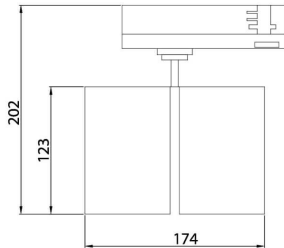

GAP D

Lavov tracklight from the family GAP D with a power of 2x30W and a optic distribution 15°. With a total lumen output of 5400lm and an efficiency of 90lm/W. CCT 4000K. Manufactured in Die Cast Aluminum and finished in White colour. ON-OFF driver.

Item code	86.T014.3411.01
Product type	Indoor
Category	Tracklights
Family	GAP
Subfamily	GAP D
Pictograms	

Scheme

Product	
Real power (W)	2x30
Real luminous flux (Lm)	5400
Luminous efficiency (Lm/W)	90
Beam angle (°)	15°
Life time (h)	50000h L80B12
IP	20
Electrical class insulation	Class II
Operating temperature	15
Colour	White
Chip Brand	Philip
Control gear included	yes
Control gear	ON-OFF
Colour temperature (K)	4000
Colour consistency (SDCM)	SDCM<3
CRI	90