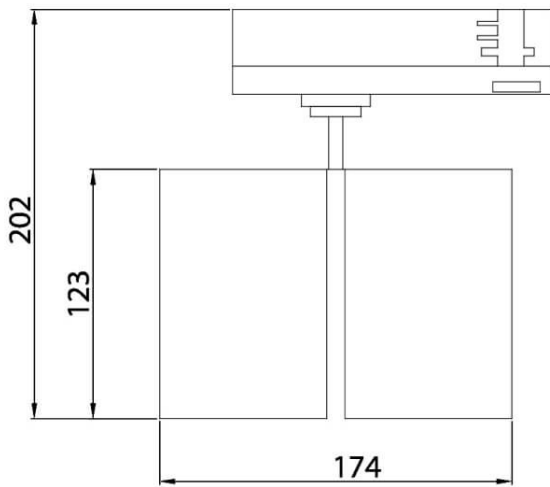

GAP D

Lavov tracklight from the family GAP D with a power of 2x30W and a optic distribution 24°. With a total lumen output of 5400lm and an efficiency of 90lm/W. CCT 4000K. Manufactured in Die Cast Aluminum and finished in White colour. ON-OFF driver.

Item code	86.T014.3421.01
Product type	Indoor
Category	Tracklights
Family	GAP
Subfamily	GAP D
Pictograms	

Scheme

Product	
Real power (W)	2x30
Real luminous flux (Lm)	5400
Luminous efficiency (Lm/W)	90
Beam angle (°)	24°
Life time (h)	50000h L80B12
IP	20
Electrical class insulation	Class II
Operating temperature	15
Colour	White
Chip Brand	Philip
Control gear included	yes
Control gear	ON-OFF
Colour temperature (K)	4000
Colour consistency (SDCM)	SDCM<3
CRI	90