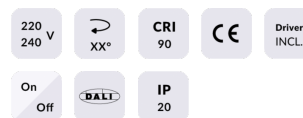

GAP D

Lavov tracklight from the family GAP D with a power of 2x30W and a optic distribution 36°. With a total lumen output of 5400lm and an efficiency of 90lm/W. CCT 4000K. Manufactured in Die Cast Aluminum and finished in White colour. ON-OFF driver.

Item code 86.T014.3431.01

Product type Indoor

Category Tracklights

Family GAP

Subfamily GAP D

Pictograms

Scheme

Product

Real power (W) 2x30

Real luminous flux (Lm) 5400

Luminous efficiency (Lm/W) 90

Beam angle (°) 36°

Life time (h) 50000h L80B12

IP 20

Electrical class insulation Class II

Operating temperature 15

Colour White

Chip Brand Philip

Control gear included yes

Control gear ON-OFF

Colour temperature (K) 4000

Colour consistency (SDCM) SDCM<3

CRI 90