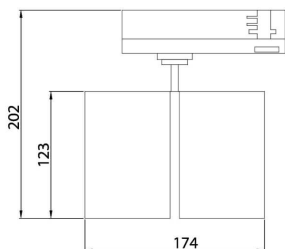

### GAP D

Lavov tracklight from the family GAP D with a power of 2x30W and a optic distribution 36°. With a total lumen output of 5400lm and an efficiency of 90lm/W. CCT 4000K. Manufactured in Die Cast Aluminum and finished in White colour. ON-OFF driver.

### Product

**Real power (W)** 2x30

**Real luminous flux (Lm)** 5400

**Luminous efficiency (Lm/W)** 90

**Beam angle (°)** 36°

**Life time (h)** 50000h L80B12

**IP** 20

**Electrical class insulation** Class II