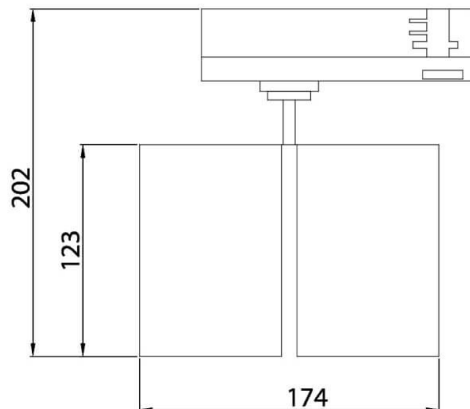

GAP D

Lavov tracklight from the family GAP D with a power of 2x30W and a optic distribution 36°. With a total lumen output of 5400lm and an efficiency of 90lm/W. CCT 4000K. Manufactured in Die Cast Aluminum and finished in White colour. ON-OFF driver.

Item code	86.T014.3431.01
Product type	Indoor
Category	Tracklights
Family	GAP
Subfamily	GAP D
Pictograms	

Scheme

Product	
Real power (W)	2x30
Real luminous flux (Lm)	5400
Luminous efficiency (Lm/W)	90
Beam angle (º)	36°
Life time (h)	50000h L80B12
IP	20
Electrical class insulation	Class II
Operating temperature	15
Colour	White
Chip Brand	Philip
Control gear included	yes
Control gear	ON-OFF
Colour temperature (K)	4000
Colour consistency (SDCM)	SDCM<3
CRI	90