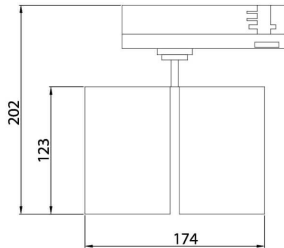

GAP D

Lavov tracklight from the family GAP D with a power of 2x30W and a optic distribution 36°. With a total lumen output of 5400lm and an efficiency of 90lm/W. CCT 4000K. Manufactured in Die Cast Aluminum and finished in White colour. ON-OFF driver.

Item code	86.T014.3431.01
Product type	Indoor
Category	Tracklights
Family	GAP
Subfamily	GAP D
Pictograms	

Scheme

Product	
Real power (W)	2x30
Real luminous flux (Lm)	5400
Luminous efficiency (Lm/W)	90
Beam angle (°)	36°
Life time (h)	50000h L80B12
IP	20
Electrical class insulation	Class II
Operating temperature	15
Colour	White
Chip Brand	Philip
Control gear included	yes
Control gear	ON-OFF
Colour temperature (K)	4000
Colour consistency (SDCM)	SDCM<3
CRI	90