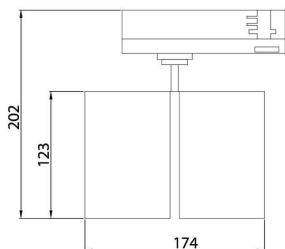

GAP D

Lavov tracklight from the family GAP D with a power of 2x30W and a optic distribution 55°. With a total lumen output of 5400lm and an efficiency of 90lm/W. CCT 4000K. Manufactured in Die Cast Aluminum and finished in White colour. ON-OFF driver.

Item code	86.T014.3441.01
Product type	Indoor
Category	Tracklights
Family	GAP
Subfamily	GAP D
Pictograms	

Scheme

Product	
Real power (W)	2x30
Real luminous flux (Lm)	5400
Luminous efficiency (Lm/W)	90
Beam angle (°)	55°
Life time (h)	50000h L80B12
IP	20
Electrical class insulation	Class II
Operating temperature	15
Colour	White
Chip Brand	Philip
Control gear included	yes
Control gear	ON-OFF
Colour temperature (K)	4000
Colour consistency (SDCM)	SDCM<3
CRI	90