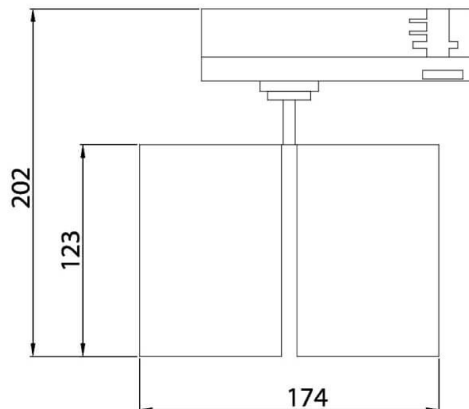

### GAP D

Lavov tracklight from the family GAP D with a power of 2x30W and a optic distribution 55°. With a total lumen output of 5400lm and an efficiency of 90lm/W. CCT 4000K. Manufactured in Die Cast Aluminum and finished in White colour. ON-OFF driver.

Item code	86.T014.3441.01
Product type	Indoor
Category	Tracklights
Family	GAP
Subfamily	GAP D
Pictograms	

### Scheme

Product	
Real power (W)	2x30
Real luminous flux (Lm)	5400
Luminous efficiency (Lm/W)	90
Beam angle (°)	55°
Life time (h)	50000h L80B12
IP	20
Electrical class insulation	Class II
Operating temperature	15
Colour	White
Chip Brand	Philip
Control gear included	yes
Control gear	ON-OFF
Light source	LED
Type of LED	COB
Colour temperature (K)	4000
Colour consistency (SDCM)	SDCM3
CRI	90