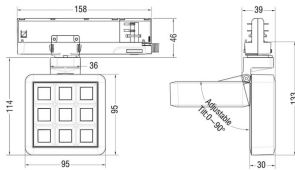

MATRIX 3X3

Lavov tracklight from the family MATRIX with a power of 15,33W, CRI 90 and CCT 3000K, 12,7 degrees beam angle. With a total lumen output of 1266,1lm, and a luminous efficacy of 82,58lm/W. Made in Die Cast Aluminum and finished in White color. ON/OFF driver.

Item code	86.T018.1311.01
Product type	Indoor
Category	Tracklights
Family	MATRIX
Subfamily	MATRIX 3X3

Pictograms

Scheme

Product

Real power (W)	15.33
Real luminous flux (Lm)	1266.0999999999999
Luminous efficiency (Lm/W)	82.58
Beam angle (°)	12.7
Life time (h)	50000 h L80B10
IP	20
Electrical class insulation	Clas II
Colour	White
Chip Brand	OSRAM
Control gear included	Yes
Control gear	ON/OFF
Flicker Free	Yes
Light source	LED
Type of LED	COB
Colour temperature (K)	3000
Colour consistency (SDCM)	SDCM<3
CRI	90