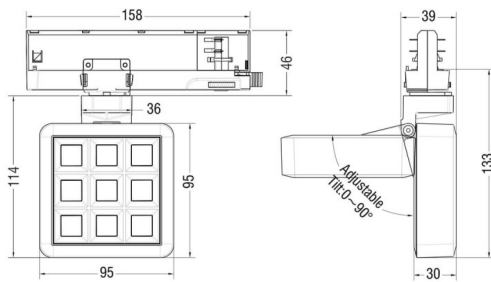

MATRIX 3X3

Lavov tracklight from the family MATRIX with a power of 15,33W, CRI 90 and CCT 3000K, 12,7 degrees beam angle. With a total lumen output of 1266,1lm, and a luminous efficacy of 82,58lm/W. Made in Die Cast Aluminum and finished in White color. ON/OFF driver.

Scheme

Item code	86.T018.1311.01
Product type	Indoor
Category	Tracklights
Family	MATRIX
Subfamily	MATRIX 3X3

Pictograms

Product	
Real power (W)	15.33
Real luminous flux (Lm)	1266.0999999999999
Luminous efficiency (Lm/W)	82.58
Beam angle (°)	12.7
Life time (h)	50000 h L80B10
IP	20
Electrical class insulation	Clas II
Colour	White
Chip Brand	OSRAM
Control gear included	Yes
Control gear	ON/OFF
Flicker Free	Yes
Light source	LED
Type of LED	COB
Colour temperature (K)	3000
Colour consistency (SDCM)	SDCM3
CRI	90