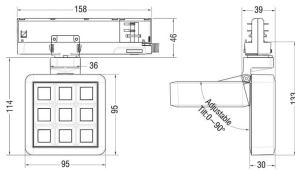

Scheme

Product

Real power (W)	15.33
Real luminous flux (Lm)	1266.0999999999999
Luminous efficiency (Lm/W)	82.58
Beam angle (°)	12.7
Life time (h)	50000 h L80B10
IP	20
Electrical class insulation	Clas II
Colour	White
Chip Brand	OSRAM
Control gear included	Yes
Control gear	ON/OFF
Flicker Free	Yes
Light source	LED
Type of LED	COB
Colour temperature (K)	3000
Colour consistency (SDCM)	SDCM<3
CRI	90