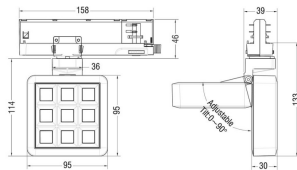

MATRIX 3X3

Lavov tracklight from the family MATRIX with a power of 15,33W, CRI 90 and CCT 3000K, 12,7 degrees beam angle. With a total lumen output of 1266,1lm, and a luminous efficacy of 82,58lm/W. Made in Die Cast Aluminum and finished in White color. ON/OFF driver.

Item code	86.T018.1311.01
Product type	Indoor
Category	Tracklights
Family	MATRIX
Subfamily	MATRIX 3X3

Pictograms

Scheme

Product	
Real power (W)	15.33
Real luminous flux (Lm)	1266.0999999999999
Luminous efficiency (Lm/W)	82.58
Beam angle (°)	12.7
Life time (h)	50000 h L80B10
IP	20
Electrical class insulation	Clas II
Colour	White
Chip Brand	OSRAM
Control gear included	Yes
Control gear	ON/OFF
Flicker Free	Yes
Light source	LED
Type of LED	COB
Colour temperature (K)	3000
Colour consistency (SDCM)	SDCM<3
CRI	90