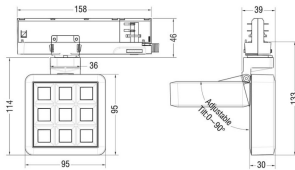

MATRIX 3X3

Lavov tracklight from the family MATRIX with a power of 15,33W, CRI 90 and CCT 3000K, 12,7 degrees beam angle. With a total lumen output of 1266,1lm, and a luminous efficacy of 82,58lm/W. Made in Die Cast Aluminum and finished in White color. ON/OFF driver.

Item code	86.T018.1311.01
Product type	Indoor
Category	Tracklights
Family	MATRIX
Subfamily	MATRIX 3X3
Pictograms	

Scheme

Product	
Real power (W)	15.33
Real luminous flux (Lm)	1266.0999999999999
Luminous efficiency (Lm/W)	82.58
Beam angle (°)	12.7
Life time (h)	50000 h L80B10
IP	20
Electrical class insulation	Clas II
Colour	White
Chip Brand	OSRAM
Control gear included	Yes
Control gear	ON/OFF
Flicker Free	Yes
Light source	LED
Type of LED	COB
Colour temperature (K)	3000
Colour consistency (SDCM)	SDCM<3
CRI	90