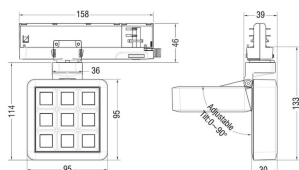

Scheme

Product

Real power (W)	15.33
Real luminous flux (Lm)	1266.0999999999999
Luminous efficiency (Lm/W)	82.58
Beam angle (°)	12.7
Life time (h)	50000 h L80B10
IP	20
Electrical class insulation	Clas II
Colour	Black
Chip Brand	OSRAM
Control gear included	Yes
Control gear	ON/OFF
Flicker Free	Yes
Light source	LED
Type of LED	COB
Colour temperature (K)	3000
Colour consistency (SDCM)	SDCM<3
CRI	90