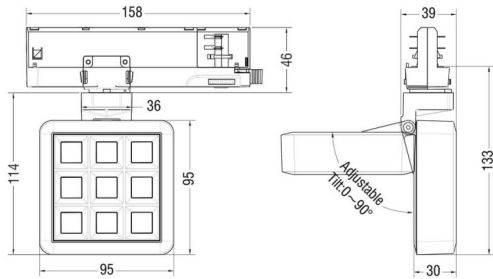

**MATRIX 3X3**

Lavov tracklight from the family MATRIX with a power of 15,33W, CRI 90 and CCT 3000K, 12,7 degrees beam angle. With a total lumen output of 1266,1lm, and a luminous efficacy of 82,58lm/W. Made in Die Cast Aluminum and finished in Black color. ON/OFF driver.

**Scheme**

<b>Item code</b>	<b>86.T018.1311.02</b>
<b>Product type</b>	<b>Indoor</b>
<b>Category</b>	<b>Tracklights</b>
<b>Family</b>	<b>MATRIX</b>
<b>Subfamily</b>	<b>MATRIX 3X3</b>

**Pictograms**

<b>Product</b>	
<b>Real power (W)</b>	<b>15.33</b>
<b>Real luminous flux (Lm)</b>	<b>1266.0999999999999</b>
<b>Luminous efficiency (Lm/W)</b>	<b>82.58</b>
<b>Beam angle (°)</b>	<b>12.7</b>
<b>Life time (h)</b>	<b>50000 h L80B10</b>
<b>IP</b>	<b>20</b>
<b>Electrical class insulation</b>	<b>Clas II</b>
<b>Colour</b>	<b>Black</b>
<b>Chip Brand</b>	<b>OSRAM</b>
<b>Control gear included</b>	<b>Yes</b>
<b>Control gear</b>	<b>ON/OFF</b>
<b>Flicker Free</b>	<b>Yes</b>
<b>Light source</b>	<b>LED</b>
<b>Type of LED</b>	<b>COB</b>
<b>Colour temperature (K)</b>	<b>3000</b>
<b>Colour consistency (SDCM)</b>	<b>SDCM3</b>
<b>CRI</b>	<b>90</b>