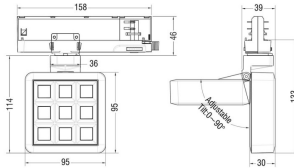

### MATRIX 3X3

Lavov tracklight from the family MATRIX with a power of 15,33W, CRI 90 and CCT 3000K, 12,7 degrees beam angle. With a total lumen output of 1266,1lm, and a luminous efficacy of 82,58lm/W. Made in Die Cast Aluminum and finished in Black color. ON/OFF driver.

<b>Item code</b>	<b>86.T018.1311.02</b>
<b>Product type</b>	<b>Indoor</b>
<b>Category</b>	<b>Tracklights</b>
<b>Family</b>	<b>MATRIX</b>
<b>Subfamily</b>	<b>MATRIX 3X3</b>
<b>Pictograms</b>	

### Scheme

<b>Product</b>	
<b>Real power (W)</b>	<b>15.33</b>
<b>Real luminous flux (Lm)</b>	<b>1266.0999999999999</b>
<b>Luminous efficiency (Lm/W)</b>	<b>82.58</b>
<b>Beam angle (°)</b>	<b>12.7</b>
<b>Life time (h)</b>	<b>50000 h L80B10</b>
<b>IP</b>	<b>20</b>
<b>Electrical class insulation</b>	<b>Clas II</b>
<b>Colour</b>	<b>Black</b>
<b>Chip Brand</b>	<b>OSRAM</b>
<b>Control gear included</b>	<b>Yes</b>
<b>Control gear</b>	<b>ON/OFF</b>
<b>Flicker Free</b>	<b>Yes</b>
<b>Light source</b>	<b>LED</b>
<b>Type of LED</b>	<b>COB</b>
<b>Colour temperature (K)</b>	<b>3000</b>
<b>Colour consistency (SDCM)</b>	<b>SDCM&lt;3</b>
<b>CRI</b>	<b>90</b>