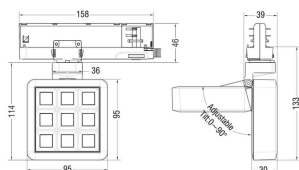

MATRIX 3X3

Lavov tracklight from the family MATRIX with a power of 15,33W, CRI 90 and CCT 3000K, 12,7 degrees beam angle. With a total lumen output of 1266,1lm, and a luminous efficacy of 82,58lm/W. Made in Die Cast Aluminum and finished in Black color. ON/OFF driver.

Item code	86.T018.1311.02
Product type	Indoor
Category	Tracklights
Family	MATRIX
Subfamily	MATRIX 3X3

Pictograms

Scheme

Product	
Real power (W)	15.33
Real luminous flux (Lm)	1266.0999999999999
Luminous efficiency (Lm/W)	82.58
Beam angle (°)	12.7
Life time (h)	50000 h L80B10
IP	20
Electrical class insulation	Clas II
Colour	Black
Chip Brand	OSRAM
Control gear included	Yes
Control gear	ON/OFF
Flicker Free	Yes
Light source	LED
Type of LED	COB
Colour temperature (K)	3000
Colour consistency (SDCM)	SDCM<3
CRI	90