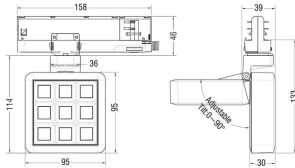

MATRIX 3X3

Lavov tracklight from the family MATRIX with a power of 15,33W, CRI 90 and CCT 3000K, 12,7 degrees beam angle. With a total lumen output of 1266,1lm, and a luminous efficacy of 82,58lm/W. Made in Die Cast Aluminum and finished in Grey color. ON/OFF driver.

Item code	86.T018.1311.03
Product type	Indoor
Category	Tracklights
Family	MATRIX
Subfamily	MATRIX 3X3
Pictograms	

Scheme

Product

Real power (W)	15.33
Real luminous flux (Lm)	1266.0999999999999
Luminous efficiency (Lm/W)	82.58
Beam angle (°)	12.7
Life time (h)	50000 h L80B10
IP	20
Electrical class insulation	Clas II
Colour	Grey
Chip Brand	OSRAM
Control gear included	Yes
Control gear	ON/OFF
Flicker Free	Yes
Light source	LED
Type of LED	COB
Colour temperature (K)	3000
Colour consistency (SDCM)	SDCM<3
CRI	90