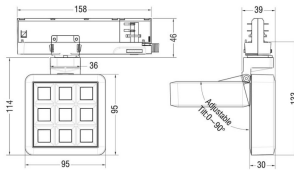

MATRIX 3X3

Lavov tracklight from the family MATRIX with a power of 15,33W, CRI 90 and CCT 3000K, 12,7 degrees beam angle. With a total lumen output of 1266,1lm, and a luminous efficacy of 82,58lm/W. Made in Die Cast Aluminum and finished in Grey color. ON/OFF driver.

Item code	86.T018.1311.03
Product type	Indoor
Category	Tracklights
Family	MATRIX
Subfamily	MATRIX 3X3
Pictograms	

Scheme

Product	
Real power (W)	15.33
Real luminous flux (Lm)	1266.0999999999999
Luminous efficiency (Lm/W)	82.58
Beam angle (°)	12.7
Life time (h)	50000 h L80B10
IP	20
Electrical class insulation	Clas II
Colour	Grey
Chip Brand	OSRAM
Control gear included	Yes
Control gear	ON/OFF
Flicker Free	Yes
Light source	LED
Type of LED	COB
Colour temperature (K)	3000
Colour consistency (SDCM)	SDCM<3
CRI	90