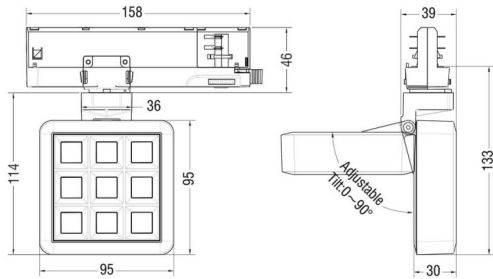

MATRIX 3X3

Lavov tracklight from the family MATRIX with a power of 15,33W, CRI 90 and CCT 3000K, 12,7 degrees beam angle. With a total lumen output of 1266,1lm, and a luminous efficacy of 82,58lm/W. Made in Die Cast Aluminum and finished in Grey color. ON/OFF driver.

Scheme

Item code	86.T018.1311.03
Product type	Indoor
Category	Tracklights
Family	MATRIX
Subfamily	MATRIX 3X3

Pictograms

Product	
Real power (W)	15.33
Real luminous flux (Lm)	1266.0999999999999
Luminous efficiency (Lm/W)	82.58
Beam angle (°)	12.7
Life time (h)	50000 h L80B10
IP	20
Electrical class insulation	Clas II
Colour	Grey
Chip Brand	OSRAM
Control gear included	Yes
Control gear	ON/OFF
Flicker Free	Yes
Light source	LED
Type of LED	COB
Colour temperature (K)	3000
Colour consistency (SDCM)	SDCM3
CRI	90