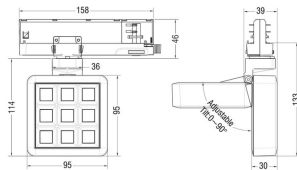

MATRIX 3X3

Lavov tracklight from the family MATRIX with a power of 15,33W, CRI 90 and CCT 3000K, 12,7 degrees beam angle. With a total lumen output of 1266,1lm, and a luminous efficacy of 82,58lm/W. Made in Die Cast Aluminum and finished in Grey color. ON/OFF driver.

Item code	86.T018.1311.03
Product type	Indoor
Category	Tracklights
Family	MATRIX
Subfamily	MATRIX 3X3

Pictograms	

Scheme

Product	
Real power (W)	15.33
Real luminous flux (Lm)	1266.0999999999999
Luminous efficiency (Lm/W)	82.58
Beam angle (°)	12.7
Life time (h)	50000 h L80B10
IP	20
Electrical class insulation	Clas II
Colour	Grey
Chip Brand	OSRAM
Control gear included	Yes
Control gear	ON/OFF
Flicker Free	Yes
Light source	LED
Type of LED	COB
Colour temperature (K)	3000
Colour consistency (SDCM)	SDCM<3
CRI	90