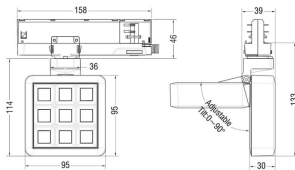

Scheme

Product

Real power (W) 15.33

Real luminous flux (Lm) 1266.0999999999999

Luminous efficiency (Lm/W) 82.58

Beam angle (°) 12.7

Life time (h) 50000 h L80B10

IP 20

Electrical class insulation Clas II

Colour White

Chip Brand OSRAM

Control gear included Yes

Control gear DALI

Flicker Free Yes

Light source LED

Type of LED COB

Colour temperature (K) 3000

Colour consistency (SDCM) SDCM<3

CRI 90