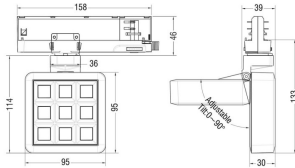

MATRIX 3X3

Lavov tracklight from the family MATRIX with a power of 15,33W, CRI 90 and CCT 3000K, 12,7 degrees beam angle. With a total lumen output of 1266,1lm, and a luminous efficacy of 82,58lm/W. Made in Die Cast Aluminum and finished in White color. DALI driver.

Item code	86.T018.1313.01
Product type	Indoor
Category	Tracklights
Family	MATRIX
Subfamily	MATRIX 3X3
Pictograms	

Scheme

Product	
Real power (W)	15.33
Real luminous flux (Lm)	1266.0999999999999
Luminous efficiency (Lm/W)	82.58
Beam angle (°)	12.7
Life time (h)	50000 h L80B10
IP	20
Electrical class insulation	Clas II
Colour	White
Chip Brand	OSRAM
Control gear included	Yes
Control gear	DALI
Flicker Free	Yes
Light source	LED
Type of LED	COB
Colour temperature (K)	3000
Colour consistency (SDCM)	SDCM<3
CRI	90