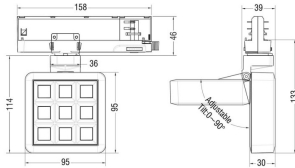

### MATRIX 3X3

Lavov tracklight from the family MATRIX with a power of 15,33W, CRI 90 and CCT 3000K, 12,7 degrees beam angle. With a total lumen output of 1266,1lm, and a luminous efficacy of 82,58lm/W. Made in Die Cast Aluminum and finished in White color. DALI driver.

<b>Item code</b>	<b>86.T018.1313.01</b>
<b>Product type</b>	<b>Indoor</b>
<b>Category</b>	<b>Tracklights</b>
<b>Family</b>	<b>MATRIX</b>
<b>Subfamily</b>	<b>MATRIX 3X3</b>
<b>Pictograms</b>	

### Scheme

<b>Product</b>	
<b>Real power (W)</b>	<b>15.33</b>
<b>Real luminous flux (Lm)</b>	<b>1266.0999999999999</b>
<b>Luminous efficiency (Lm/W)</b>	<b>82.58</b>
<b>Beam angle (°)</b>	<b>12.7</b>
<b>Life time (h)</b>	<b>50000 h L80B10</b>
<b>IP</b>	<b>20</b>
<b>Electrical class insulation</b>	<b>Clas II</b>
<b>Colour</b>	<b>White</b>
<b>Chip Brand</b>	<b>OSRAM</b>
<b>Control gear included</b>	<b>Yes</b>
<b>Control gear</b>	<b>DALI</b>
<b>Flicker Free</b>	<b>Yes</b>
<b>Light source</b>	<b>LED</b>
<b>Type of LED</b>	<b>COB</b>
<b>Colour temperature (K)</b>	<b>3000</b>
<b>Colour consistency (SDCM)</b>	<b>SDCM&lt;3</b>
<b>CRI</b>	<b>90</b>