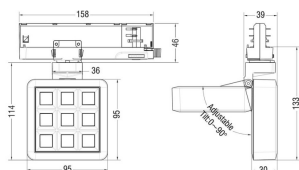

Scheme

Product

Real power (W) 15.33

Real luminous flux (Lm) 1266.0999999999999

Luminous efficiency (Lm/W) 82.58

Beam angle (°) 12.7

Life time (h) 50000 h L80B10

IP 20

Electrical class insulation Clas II

Colour Black

Chip Brand OSRAM

Control gear included Yes

Control gear DALI

Flicker Free Yes

Light source LED

Type of LED COB

Colour temperature (K) 3000

Colour consistency (SDCM) SDCM<3

CRI 90