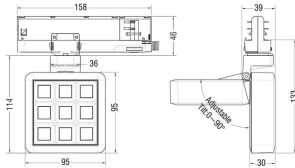

MATRIX 3X3

Lavov tracklight from the family MATRIX with a power of 15,33W, CRI 90 and CCT 3000K, 12,7 degrees beam angle. With a total lumen output of 1266,1lm, and a luminous efficacy of 82,58lm/W. Made in Die Cast Aluminum and finished in Black color. DALI driver.

Item code	86.T018.1313.02
Product type	Indoor
Category	Tracklights
Family	MATRIX
Subfamily	MATRIX 3X3
Pictograms	

Scheme

Product	
Real power (W)	15.33
Real luminous flux (Lm)	1266.0999999999999
Luminous efficiency (Lm/W)	82.58
Beam angle (°)	12.7
Life time (h)	50000 h L80B10
IP	20
Electrical class insulation	Clas II
Colour	Black
Chip Brand	OSRAM
Control gear included	Yes
Control gear	DALI
Flicker Free	Yes
Light source	LED
Type of LED	COB
Colour temperature (K)	3000
Colour consistency (SDCM)	SDCM<3
CRI	90