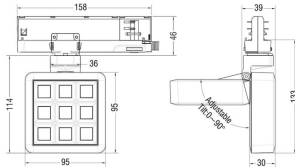

Scheme

Product

Real power (W) 15.33

Real luminous flux (Lm) 1266.0999999999999

Luminous efficiency (Lm/W) 82.58

Beam angle (°) 12.7

Life time (h) 50000 h L80B10

IP 20

Electrical class insulation Clas II

Colour Black

Chip Brand OSRAM

Control gear included Yes

Control gear DALI

Flicker Free Yes

Light source LED

Type of LED COB

Colour temperature (K) 3000

Colour consistency (SDCM) SDCM<3

CRI 90