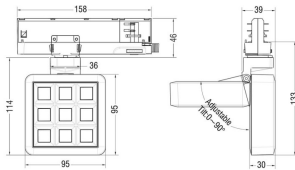

MATRIX 3X3

Lavov tracklight from the family MATRIX with a power of 15,33W, CRI 90 and CCT 3000K, 12,7 degrees beam angle. With a total lumen output of 1266,1lm, and a luminous efficacy of 82,58lm/W. Made in Die Cast Aluminum and finished in Grey color. DALI driver.

Item code	86.T018.1313.03
Product type	Indoor
Category	Tracklights
Family	MATRIX
Subfamily	MATRIX 3X3
Pictograms	

Scheme

Product

Real power (W)	15.33
Real luminous flux (Lm)	1266.0999999999999
Luminous efficiency (Lm/W)	82.58
Beam angle (°)	12.7
Life time (h)	50000 h L80B10
IP	20
Electrical class insulation	Clas II
Colour	Grey
Chip Brand	OSRAM
Control gear included	Yes
Control gear	DALI
Flicker Free	Yes
Light source	LED
Type of LED	COB
Colour temperature (K)	3000
Colour consistency (SDCM)	SDCM<3
CRI	90