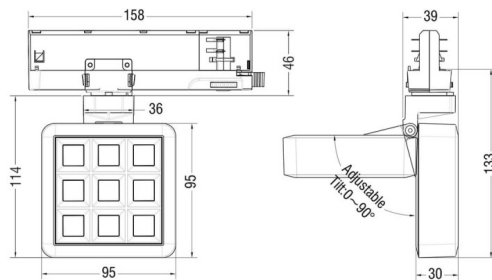

### MATRIX 3X3

Lavov tracklight from the family MATRIX with a power of 15,33W, CRI 90 and CCT 3000K, 12,7 degrees beam angle. With a total lumen output of 1266,1lm, and a luminous efficacy of 82,58lm/W. Made in Die Cast Aluminum and finished in Grey color. DALI driver.

### Scheme

Item code	86.T018.1313.03
Product type	Indoor
Category	Tracklights
Family	MATRIX
Subfamily	MATRIX 3X3
Pictograms	

Product	
Real power (W)	15.33
Real luminous flux (Lm)	1266.0999999999999
Luminous efficiency (Lm/W)	82.58
Beam angle (&ordm;)	12.7
Life time (h)	50000 h L80B10
IP	20
Electrical class insulation	Clas II
Colour	Grey
Chip Brand	OSRAM
Control gear included	Yes
Control gear	DALI
Flicker Free	Yes
Light source	LED
Type of LED	COB
Colour temperature (K)	3000
Colour consistency (SDCM)	SDCM<3
CRI	90