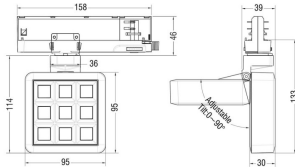

### MATRIX 3X3

Lavov tracklight from the family MATRIX with a power of 15,33W, CRI 90 and CCT 3000K, 12,7 degrees beam angle. With a total lumen output of 1266,1lm, and a luminous efficacy of 82,58lm/W. Made in Die Cast Aluminum and finished in Grey color. DALI driver.

### Scheme

<b>Product</b>	
Real power (W)	15.33
Real luminous flux (Lm)	1266.0999999999999
Luminous efficiency (Lm/W)	82.58
Beam angle (°)	12.7
Life time (h)	50000 h L80B10
IP	20
Electrical class insulation	Clas II
Colour	Grey
Chip Brand	OSRAM
Control gear included	Yes
Control gear	DALI
Flicker Free	Yes
Light source	LED
Type of LED	COB
Colour temperature (K)	3000
Colour consistency (SDCM)	SDCM<3
CRI	90