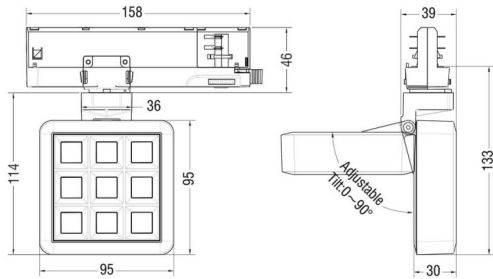

MATRIX 3X3

Lavov tracklight from the family MATRIX with a power of 15,33W, CRI 90 and CCT 3000K, 12,7 degrees beam angle. With a total lumen output of 1266,1lm, and a luminous efficacy of 82,58lm/W. Made in Die Cast Aluminum and finished in Grey color. DALI driver.

Scheme

Item code	86.T018.1313.03
Product type	Indoor
Category	Tracklights
Family	MATRIX
Subfamily	MATRIX 3X3

Pictograms

Product	
Real power (W)	15.33
Real luminous flux (Lm)	1266.0999999999999
Luminous efficiency (Lm/W)	82.58
Beam angle (°)	12.7
Life time (h)	50000 h L80B10
IP	20
Electrical class insulation	Clas II
Colour	Grey
Chip Brand	OSRAM
Control gear included	Yes
Control gear	DALI
Flicker Free	Yes
Light source	LED
Type of LED	COB
Colour temperature (K)	3000
Colour consistency (SDCM)	SDCM3
CRI	90