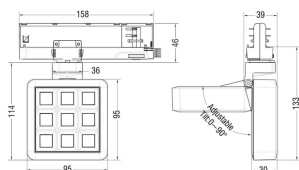

Scheme

Product

Real power (W) 15.33

Real luminous flux (Lm) 1266.0999999999999

Luminous efficiency (Lm/W) 82.58

Beam angle (°) 12.7

Life time (h) 50000 h L80B10

IP 20

Electrical class insulation Clas II

Colour Grey

Chip Brand OSRAM

Control gear included Yes

Control gear DALI

Flicker Free Yes

Light source LED

Type of LED COB

Colour temperature (K) 3000

Colour consistency (SDCM) SDCM<3

CRI 90