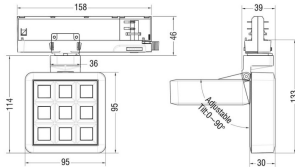

Scheme

Product

Real power (W) 15.35

Real luminous flux (Lm) 1308.5999999999999

Luminous efficiency (Lm/W) 85.25

Beam angle (°) 23.8

Life time (h) 50000 h L80B10

IP 20

Electrical class insulation Clas II

Colour White

Chip Brand OSRAM

Control gear included Yes

Control gear ON/OFF

Flicker Free Yes

Light source LED

Type of LED COB

Colour temperature (K) 3000

Colour consistency (SDCM) SDCM<3

CRI 90