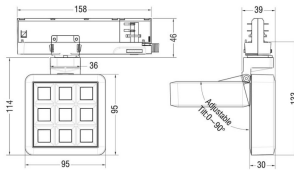

### MATRIX 3X3

Lavov tracklight from the family MATRIX with a power of 15,35W, CRI 90 and CCT 3000K, 23,8 degrees beam angle. With a total lumen output of 1308,6lm, and a luminous efficacy of 85,25lm/W. Made in Die Cast Aluminum and finished in White color. ON/OFF driver.

<b>Item code</b>	<b>86.T018.1321.01</b>
<b>Product type</b>	<b>Indoor</b>
<b>Category</b>	<b>Tracklights</b>
<b>Family</b>	<b>MATRIX</b>
<b>Subfamily</b>	<b>MATRIX 3X3</b>
<b>Pictograms</b>	

### Scheme

<b>Product</b>	
<b>Real power (W)</b>	<b>15.35</b>
<b>Real luminous flux (Lm)</b>	<b>1308.5999999999999</b>
<b>Luminous efficiency (Lm/W)</b>	<b>85.25</b>
<b>Beam angle (°)</b>	<b>23.8</b>
<b>Life time (h)</b>	<b>50000 h L80B10</b>
<b>IP</b>	<b>20</b>
<b>Electrical class insulation</b>	<b>Clas II</b>
<b>Colour</b>	<b>White</b>
<b>Chip Brand</b>	<b>OSRAM</b>
<b>Control gear included</b>	<b>Yes</b>
<b>Control gear</b>	<b>ON/OFF</b>
<b>Flicker Free</b>	<b>Yes</b>
<b>Light source</b>	<b>LED</b>
<b>Type of LED</b>	<b>COB</b>
<b>Colour temperature (K)</b>	<b>3000</b>
<b>Colour consistency (SDCM)</b>	<b>SDCM&lt;3</b>
<b>CRI</b>	<b>90</b>