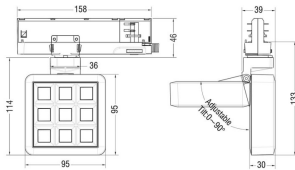

### MATRIX 3X3

Lavov tracklight from the family MATRIX with a power of 15,35W, CRI 90 and CCT 3000K, 23,8 degrees beam angle. With a total lumen output of 1308,6lm, and a luminous efficacy of 85,25lm/W. Made in Die Cast Aluminum and finished in Black color. ON/OFF driver.

### Scheme

|                                    |                           |
|------------------------------------|---------------------------|
| <b>Product</b>                     |                           |
| <b>Real power (W)</b>              | <b>15.35</b>              |
| <b>Real luminous flux (Lm)</b>     | <b>1308.5999999999999</b> |
| <b>Luminous efficiency (Lm/W)</b>  | <b>85.25</b>              |
| <b>Beam angle (°)</b>              | <b>23.8</b>               |
| <b>Life time (h)</b>               | <b>50000 h L80B10</b>     |
| <b>IP</b>                          | <b>20</b>                 |
| <b>Electrical class insulation</b> | <b>Clas II</b>            |
| <b>Colour</b>                      | <b>Black</b>              |
| <b>Chip Brand</b>                  | <b>OSRAM</b>              |
| <b>Control gear included</b>       | <b>Yes</b>                |
| <b>Control gear</b>                | <b>ON/OFF</b>             |
| <b>Flicker Free</b>                | <b>Yes</b>                |
| <b>Light source</b>                | <b>LED</b>                |
| <b>Type of LED</b>                 | <b>COB</b>                |
| <b>Colour temperature (K)</b>      | <b>3000</b>               |
| <b>Colour consistency (SDCM)</b>   | <b>SDCM&lt;3</b>          |
| <b>CRI</b>                         | <b>90</b>                 |