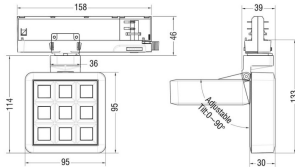

Scheme

Product

Real power (W) 15.35

Real luminous flux (Lm) 1308.5999999999999

Luminous efficiency (Lm/W) 85.25

Beam angle (°) 23.8

Life time (h) 50000 h L80B10

IP 20

Electrical class insulation Clas II

Colour Black

Chip Brand OSRAM

Control gear included Yes

Control gear ON/OFF

Flicker Free Yes

Light source LED

Type of LED COB

Colour temperature (K) 3000

Colour consistency (SDCM) SDCM<3

CRI 90