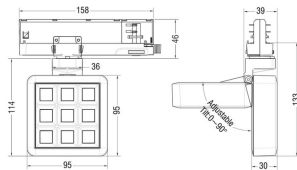

**MATRIX 3X3**

Lavov tracklight from the family MATRIX with a power of 15,35W, CRI 90 and CCT 3000K, 23,8 degrees beam angle. With a total lumen output of 1308,6lm, and a luminous efficacy of 85,25lm/W. Made in Die Cast Aluminum and finished in Grey color. ON/OFF driver.

<b>Item code</b>	<b>86.T018.1321.03</b>
<b>Product type</b>	<b>Indoor</b>
<b>Category</b>	<b>Tracklights</b>
<b>Family</b>	<b>MATRIX</b>
<b>Subfamily</b>	<b>MATRIX 3X3</b>

<b>Pictograms</b>	

**Scheme**

<b>Product</b>	
<b>Real power (W)</b>	<b>15.35</b>
<b>Real luminous flux (Lm)</b>	<b>1308.5999999999999</b>
<b>Luminous efficiency (Lm/W)</b>	<b>85.25</b>
<b>Beam angle (°)</b>	<b>23.8</b>
<b>Life time (h)</b>	<b>50000 h L80B10</b>
<b>IP</b>	<b>20</b>
<b>Electrical class insulation</b>	<b>Clas II</b>
<b>Colour</b>	<b>Grey</b>
<b>Chip Brand</b>	<b>OSRAM</b>
<b>Control gear included</b>	<b>Yes</b>
<b>Control gear</b>	<b>ON/OFF</b>
<b>Flicker Free</b>	<b>Yes</b>
<b>Light source</b>	<b>LED</b>
<b>Type of LED</b>	<b>COB</b>
<b>Colour temperature (K)</b>	<b>3000</b>
<b>Colour consistency (SDCM)</b>	<b>SDCM&lt;3</b>
<b>CRI</b>	<b>90</b>