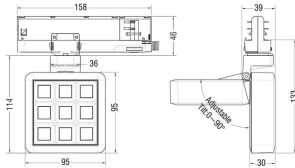

MATRIX 3X3

Lavov tracklight from the family MATRIX with a power of 15,35W, CRI 90 and CCT 3000K, 23,8 degrees beam angle. With a total lumen output of 1308,6lm, and a luminous efficacy of 85,25lm/W. Made in Die Cast Aluminum and finished in Grey color. ON/OFF driver.

Item code	86.T018.1321.03
Product type	Indoor
Category	Tracklights
Family	MATRIX
Subfamily	MATRIX 3X3
Pictograms	

Scheme

Product	
Real power (W)	15.35
Real luminous flux (Lm)	1308.5999999999999
Luminous efficiency (Lm/W)	85.25
Beam angle (°)	23.8
Life time (h)	50000 h L80B10
IP	20
Electrical class insulation	Clas II
Colour	Grey
Chip Brand	OSRAM
Control gear included	Yes
Control gear	ON/OFF
Flicker Free	Yes
Light source	LED
Type of LED	COB
Colour temperature (K)	3000
Colour consistency (SDCM)	SDCM<3
CRI	90