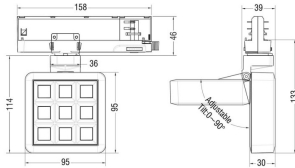

Scheme

Product	
Real power (W)	15.35
Real luminous flux (Lm)	1308.5999999999999
Luminous efficiency (Lm/W)	85.25
Beam angle (°)	23.8
Life time (h)	50000 h L80B10
IP	20
Electrical class insulation	Clas II
Colour	Grey
Chip Brand	OSRAM
Control gear included	Yes
Control gear	ON/OFF
Flicker Free	Yes
Light source	LED
Type of LED	COB
Colour temperature (K)	3000
Colour consistency (SDCM)	SDCM<3
CRI	90