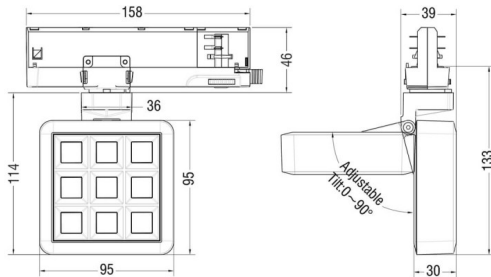

MATRIX 3X3

Lavov tracklight from the family MATRIX with a power of 15,35W, CRI 90 and CCT 3000K, 23,8 degrees beam angle. With a total lumen output of 1308,6lm, and a luminous efficacy of 85,25lm/W. Made in Die Cast Aluminum and finished in Grey color. ON/OFF driver.

Item code	86.T018.1321.03
Product type	Indoor
Category	Tracklights
Family	MATRIX
Subfamily	MATRIX 3X3

Pictograms

Scheme

Product	
Real power (W)	15.35
Real luminous flux (Lm)	1308.5999999999999
Luminous efficiency (Lm/W)	85.25
Beam angle (°)	23.8
Life time (h)	50000 h L80B10
IP	20
Electrical class insulation	Clas II
Colour	Grey
Chip Brand	OSRAM
Control gear included	Yes
Control gear	ON/OFF
Flicker Free	Yes
Light source	LED
Type of LED	COB
Colour temperature (K)	3000
Colour consistency (SDCM)	SDCM<3
CRI	90