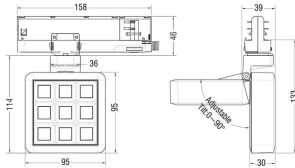

Scheme

Product	
Real power (W)	15.35
Real luminous flux (Lm)	1308.5999999999999
Luminous efficiency (Lm/W)	85.25
Beam angle (°)	23.8
Life time (h)	50000 h L80B10
IP	20
Electrical class insulation	Clas II
Colour	White
Chip Brand	OSRAM
Control gear included	Yes
Control gear	DALI
Flicker Free	Yes
Light source	LED
Type of LED	COB
Colour temperature (K)	3000
Colour consistency (SDCM)	SDCM<3
CRI	90