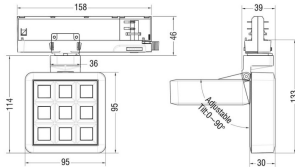

Scheme

Product

Real power (W) 15.35

Real luminous flux (Lm) 1308.5999999999999

Luminous efficiency (Lm/W) 85.25

Beam angle (°) 23.8

Life time (h) 50000 h L80B10

IP 20

Electrical class insulation Clas II

Colour White

Chip Brand OSRAM

Control gear included Yes

Control gear DALI

Flicker Free Yes

Light source LED

Type of LED COB

Colour temperature (K) 3000

Colour consistency (SDCM) SDCM<3

CRI 90