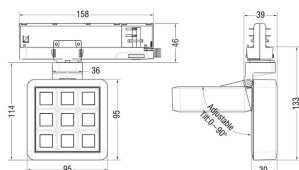

### MATRIX 3X3

Lavov tracklight from the family MATRIX with a power of 15,35W, CRI 90 and CCT 3000K, 23,8 degrees beam angle. With a total lumen output of 1308,6lm, and a luminous efficacy of 85,25lm/W. Made in Die Cast Aluminum and finished in White color. DALI driver.

### Scheme

<b>Product</b>	
<b>Real power (W)</b>	<b>15.35</b>
<b>Real luminous flux (Lm)</b>	<b>1308.5999999999999</b>
<b>Luminous efficiency (Lm/W)</b>	<b>85.25</b>
<b>Beam angle (°)</b>	<b>23.8</b>
<b>Life time (h)</b>	<b>50000 h L80B10</b>
<b>IP</b>	<b>20</b>
<b>Electrical class insulation</b>	<b>Clas II</b>
<b>Colour</b>	<b>White</b>
<b>Chip Brand</b>	<b>OSRAM</b>
<b>Control gear included</b>	<b>Yes</b>
<b>Control gear</b>	<b>DALI</b>
<b>Flicker Free</b>	<b>Yes</b>
<b>Light source</b>	<b>LED</b>
<b>Type of LED</b>	<b>COB</b>
<b>Colour temperature (K)</b>	<b>3000</b>
<b>Colour consistency (SDCM)</b>	<b>SDCM&lt;3</b>
<b>CRI</b>	<b>90</b>