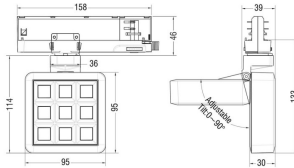

MATRIX 3X3

Lavov tracklight from the family MATRIX with a power of 15,35W, CRI 90 and CCT 3000K, 23,8 degrees beam angle. With a total lumen output of 1308,6lm, and a luminous efficacy of 85,25lm/W. Made in Die Cast Aluminum and finished in Black color. DALI driver.

Item code	86.T018.1323.02
Product type	Indoor
Category	Tracklights
Family	MATRIX
Subfamily	MATRIX 3X3
Pictograms	

Scheme

Product	
Real power (W)	15.35
Real luminous flux (Lm)	1308.5999999999999
Luminous efficiency (Lm/W)	85.25
Beam angle (°)	23.8
Life time (h)	50000 h L80B10
IP	20
Electrical class insulation	Clas II
Colour	Black
Chip Brand	OSRAM
Control gear included	Yes
Control gear	DALI
Flicker Free	Yes
Light source	LED
Type of LED	COB
Colour temperature (K)	3000
Colour consistency (SDCM)	SDCM<3
CRI	90