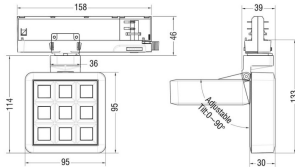

Scheme

Product

Real power (W) 15.35

Real luminous flux (Lm) 1308.5999999999999

Luminous efficiency (Lm/W) 85.25

Beam angle (°) 23.8

Life time (h) 50000 h L80B10

IP 20

Electrical class insulation Clas II

Colour Black

Chip Brand OSRAM

Control gear included Yes

Control gear DALI

Flicker Free Yes

Light source LED

Type of LED COB

Colour temperature (K) 3000

Colour consistency (SDCM) SDCM<3

CRI 90