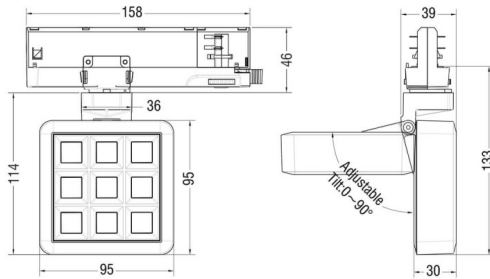

### MATRIX 3X3

Lavov tracklight from the family MATRIX with a power of 15,35W, CRI 90 and CCT 3000K, 23,8 degrees beam angle. With a total lumen output of 1308,6lm, and a luminous efficacy of 85,25lm/W. Made in Die Cast Aluminum and finished in Black color. DALI driver.

### Scheme

Item code	86.T018.1323.02
Product type	Indoor
Category	Tracklights
Family	MATRIX
Subfamily	MATRIX 3X3
Pictograms	

Product	
Real power (W)	15.35
Real luminous flux (Lm)	1308.5999999999999
Luminous efficiency (Lm/W)	85.25
Beam angle (°)	23.8
Life time (h)	50000 h L80B10
IP	20
Electrical class insulation	Clas II
Colour	Black
Chip Brand	OSRAM
Control gear included	Yes
Control gear	DALI
Flicker Free	Yes
Light source	LED
Type of LED	COB
Colour temperature (K)	3000
Colour consistency (SDCM)	SDCM3
CRI	90