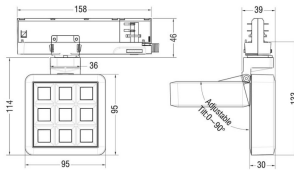

MATRIX 3X3

Lavov tracklight from the family MATRIX with a power of 15,35W, CRI 90 and CCT 3000K, 23,8 degrees beam angle. With a total lumen output of 1308,6lm, and a luminous efficacy of 85,25lm/W. Made in Die Cast Aluminum and finished in Black color. DALI driver.

Item code	86.T018.1323.02
Product type	Indoor
Category	Tracklights
Family	MATRIX
Subfamily	MATRIX 3X3
Pictograms	

Scheme

Product	
Real power (W)	15.35
Real luminous flux (Lm)	1308.5999999999999
Luminous efficiency (Lm/W)	85.25
Beam angle (°)	23.8
Life time (h)	50000 h L80B10
IP	20
Electrical class insulation	Clas II
Colour	Black
Chip Brand	OSRAM
Control gear included	Yes
Control gear	DALI
Flicker Free	Yes
Light source	LED
Type of LED	COB
Colour temperature (K)	3000
Colour consistency (SDCM)	SDCM<3
CRI	90