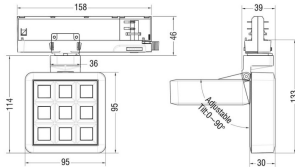

Scheme

Product

Real power (W) 15.35

Real luminous flux (Lm) 1308.5999999999999

Luminous efficiency (Lm/W) 85.25

Beam angle (°) 23.8

Life time (h) 50000 h L80B10

IP 20

Electrical class insulation Clas II

Colour Grey

Chip Brand OSRAM

Control gear included Yes

Control gear DALI

Flicker Free Yes

Light source LED

Type of LED COB

Colour temperature (K) 3000

Colour consistency (SDCM) SDCM<3

CRI 90