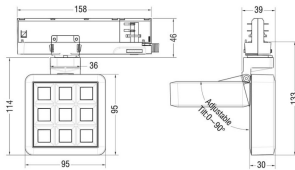

MATRIX 3X3

Lavov tracklight from the family MATRIX with a power of 15,35W, CRI 90 and CCT 3000K, 23,8 degrees beam angle. With a total lumen output of 1308,6lm, and a luminous efficacy of 85,25lm/W. Made in Die Cast Aluminum and finished in Grey color. DALI driver.

Item code	86.T018.1323.03
Product type	Indoor
Category	Tracklights
Family	MATRIX
Subfamily	MATRIX 3X3
Pictograms	

Scheme

Product	
Real power (W)	15.35
Real luminous flux (Lm)	1308.5999999999999
Luminous efficiency (Lm/W)	85.25
Beam angle (°)	23.8
Life time (h)	50000 h L80B10
IP	20
Electrical class insulation	Clas II
Colour	Grey
Chip Brand	OSRAM
Control gear included	Yes
Control gear	DALI
Flicker Free	Yes
Light source	LED
Type of LED	COB
Colour temperature (K)	3000
Colour consistency (SDCM)	SDCM<3
CRI	90