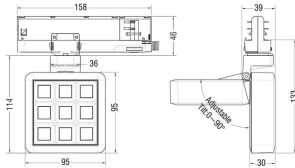

Scheme

Product	
Real power (W)	15.35
Real luminous flux (Lm)	1308.5999999999999
Luminous efficiency (Lm/W)	85.25
Beam angle (°)	23.8
Life time (h)	50000 h L80B10
IP	20
Electrical class insulation	Clas II
Colour	Grey
Chip Brand	OSRAM
Control gear included	Yes
Control gear	DALI
Flicker Free	Yes
Light source	LED
Type of LED	COB
Colour temperature (K)	3000
Colour consistency (SDCM)	SDCM<3
CRI	90