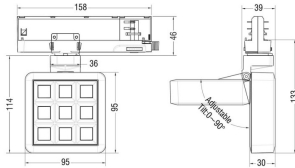

Scheme

Product	
Real power (W)	14.82
Real luminous flux (Lm)	1179
Luminous efficiency (Lm/W)	79.55
Beam angle (°)	40.299999999999997
Life time (h)	50000 h L80B10
IP	20
Electrical class insulation	Clas II
Colour	White
Chip Brand	OSRAM
Control gear included	Yes
Control gear	ON/OFF
Flicker Free	Yes
Light source	LED
Type of LED	COB
Colour temperature (K)	3000
Colour consistency (SDCM)	SDCM<3
CRI	90