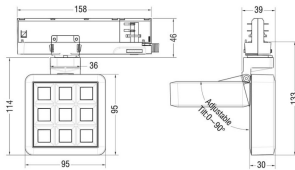

MATRIX 3X3

Lavov tracklight from the family MATRIX with a power of 14,82W, CRI 90 and CCT 3000K, 40,3 degrees beam angle. With a total lumen output of 1179lm, and a luminous efficacy of 79,55lm/W. Made in Die Cast Aluminum and finished in White color. ON/OFF driver.

Item code	86.T018.1331.01
Product type	Indoor
Category	Tracklights
Family	MATRIX
Subfamily	MATRIX 3X3
Pictograms	

Scheme

Product	
Real power (W)	14.82
Real luminous flux (Lm)	1179
Luminous efficiency (Lm/W)	79.55
Beam angle (°)	40.299999999999997
Life time (h)	50000 h L80B10
IP	20
Electrical class insulation	Clas II
Colour	White
Chip Brand	OSRAM
Control gear included	Yes
Control gear	ON/OFF
Flicker Free	Yes
Light source	LED
Type of LED	COB
Colour temperature (K)	3000
Colour consistency (SDCM)	SDCM<3
CRI	90