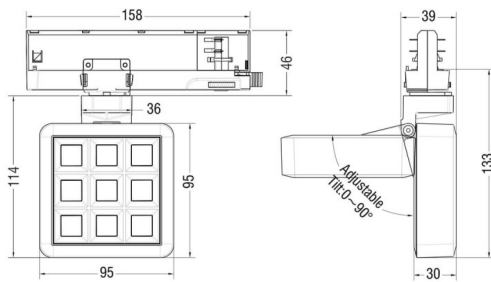

MATRIX 3X3

Lavov tracklight from the family MATRIX with a power of 14,82W, CRI 90 and CCT 3000K, 40,3 degrees beam angle. With a total lumen output of 1179lm, and a luminous efficacy of 79,55lm/W. Made in Die Cast Aluminum and finished in Black color. ON/OFF driver.

Scheme

Item code	86.T018.1331.02
Product type	Indoor
Category	Tracklights
Family	MATRIX
Subfamily	MATRIX 3X3

Pictograms

Product	
Real power (W)	14.82
Real luminous flux (Lm)	1179
Luminous efficiency (Lm/W)	79.55
Beam angle (&ordm;)	40.20000000000003
Life time (h)	50000 h L80B10
IP	20
Electrical class insulation	Clas II
Colour	Black
Chip Brand	OSRAM
Control gear included	Yes
Control gear	ON/OFF
Flicker Free	Yes
Light source	LED
Type of LED	COB
Colour temperature (K)	3000
Colour consistency (SDCM)	SDCM<3
CRI	90