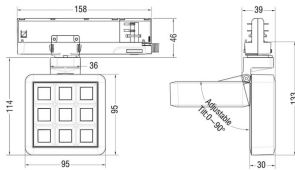

MATRIX 3X3

Lavov tracklight from the family MATRIX with a power of 14,82W, CRI 90 and CCT 3000K, 40,3 degrees beam angle. With a total lumen output of 1179lm, and a luminous efficacy of 79,55lm/W. Made in Die Cast Aluminum and finished in Black color. ON/OFF driver.

Item code	86.T018.1331.02
Product type	Indoor
Category	Tracklights
Family	MATRIX
Subfamily	MATRIX 3X3

Pictograms

Scheme

Product

Real power (W)	14.82
Real luminous flux (Lm)	1179
Luminous efficiency (Lm/W)	79.55
Beam angle (°)	40.299999999999997
Life time (h)	50000 h L80B10
IP	20
Electrical class insulation	Clas II
Colour	Black
Chip Brand	OSRAM
Control gear included	Yes
Control gear	ON/OFF
Flicker Free	Yes
Light source	LED
Type of LED	COB
Colour temperature (K)	3000
Colour consistency (SDCM)	SDCM<3
CRI	90