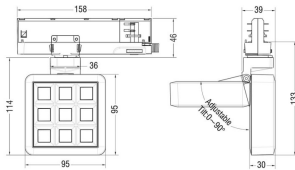

MATRIX 3X3

Lavov tracklight from the family MATRIX with a power of 14,82W, CRI 90 and CCT 3000K, 40,3 degrees beam angle. With a total lumen output of 1179lm, and a luminous efficacy of 79,55lm/W. Made in Die Cast Aluminum and finished in Black color. ON/OFF driver.

| | |
|---------------------|------------------------|
| Item code | 86.T018.1331.02 |
| Product type | Indoor |
| Category | Tracklights |
| Family | MATRIX |
| Subfamily | MATRIX 3X3 |
| Pictograms | |

Scheme

| | |
|------------------------------------|---------------------------|
| Product | |
| Real power (W) | 14.82 |
| Real luminous flux (Lm) | 1179 |
| Luminous efficiency (Lm/W) | 79.55 |
| Beam angle (°) | 40.299999999999997 |
| Life time (h) | 50000 h L80B10 |
| IP | 20 |
| Electrical class insulation | Clas II |
| Colour | Black |
| Chip Brand | OSRAM |
| Control gear included | Yes |
| Control gear | ON/OFF |
| Flicker Free | Yes |
| Light source | LED |
| Type of LED | COB |
| Colour temperature (K) | 3000 |
| Colour consistency (SDCM) | SDCM<3 |
| CRI | 90 |