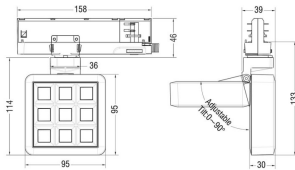

MATRIX 3X3

Lavov tracklight from the family MATRIX with a power of 14,82W, CRI 90 and CCT 3000K, 40,3 degrees beam angle. With a total lumen output of 1179lm, and a luminous efficacy of 79,55lm/W. Made in Die Cast Aluminum and finished in Grey color. ON/OFF driver.

Item code	86.T018.1331.03
Product type	Indoor
Category	Tracklights
Family	MATRIX
Subfamily	MATRIX 3X3
Pictograms	

Scheme

Product

Real power (W)	14.82
Real luminous flux (Lm)	1179
Luminous efficiency (Lm/W)	79.55
Beam angle (°)	40.299999999999997
Life time (h)	50000 h L80B10
IP	20
Electrical class insulation	Clas II
Colour	Grey
Chip Brand	OSRAM
Control gear included	Yes
Control gear	ON/OFF
Flicker Free	Yes
Light source	LED
Type of LED	COB
Colour temperature (K)	3000
Colour consistency (SDCM)	SDCM<3
CRI	90