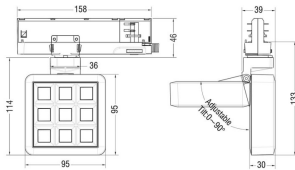

### MATRIX 3X3

Lavov tracklight from the family MATRIX with a power of 14,82W, CRI 90 and CCT 3000K, 40,3 degrees beam angle. With a total lumen output of 1179lm, and a luminous efficacy of 79,55lm/W. Made in Die Cast Aluminum and finished in White color. DALI driver.

<b>Item code</b>	<b>86.T018.1333.01</b>
<b>Product type</b>	<b>Indoor</b>
<b>Category</b>	<b>Tracklights</b>
<b>Family</b>	<b>MATRIX</b>
<b>Subfamily</b>	<b>MATRIX 3X3</b>
<b>Pictograms</b>	

### Scheme

<b>Product</b>	
<b>Real power (W)</b>	<b>14.82</b>
<b>Real luminous flux (Lm)</b>	<b>1179</b>
<b>Luminous efficiency (Lm/W)</b>	<b>79.55</b>
<b>Beam angle (°)</b>	<b>40.299999999999997</b>
<b>Life time (h)</b>	<b>50000 h L80B10</b>
<b>IP</b>	<b>20</b>
<b>Electrical class insulation</b>	<b>Clas II</b>
<b>Colour</b>	<b>White</b>
<b>Chip Brand</b>	<b>OSRAM</b>
<b>Control gear included</b>	<b>Yes</b>
<b>Control gear</b>	<b>DALI</b>
<b>Flicker Free</b>	<b>Yes</b>
<b>Light source</b>	<b>LED</b>
<b>Type of LED</b>	<b>COB</b>
<b>Colour temperature (K)</b>	<b>3000</b>
<b>Colour consistency (SDCM)</b>	<b>SDCM&lt;3</b>
<b>CRI</b>	<b>90</b>