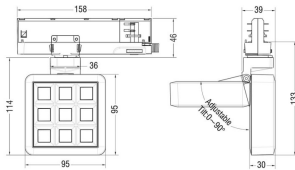

Scheme

Product	
Real power (W)	14.82
Real luminous flux (Lm)	1179
Luminous efficiency (Lm/W)	79.55
Beam angle (°)	40.299999999999997
Life time (h)	50000 h L80B10
IP	20
Electrical class insulation	Clas II
Colour	White
Chip Brand	OSRAM
Control gear included	Yes
Control gear	DALI
Flicker Free	Yes
Light source	LED
Type of LED	COB
Colour temperature (K)	3000
Colour consistency (SDCM)	SDCM<3
CRI	90