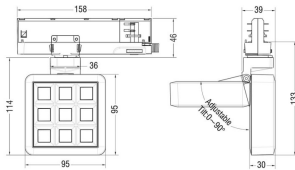

MATRIX 3X3

Lavov tracklight from the family MATRIX with a power of 14,82W, CRI 90 and CCT 3000K, 40,3 degrees beam angle. With a total lumen output of 1179lm, and a luminous efficacy of 79,55lm/W. Made in Die Cast Aluminum and finished in Black color. DALI driver.

Item code	86.T018.1333.02
Product type	Indoor
Category	Tracklights
Family	MATRIX
Subfamily	MATRIX 3X3
Pictograms	

Scheme

Product	
Real power (W)	14.82
Real luminous flux (Lm)	1179
Luminous efficiency (Lm/W)	79.55
Beam angle (°)	40.299999999999997
Life time (h)	50000 h L80B10
IP	20
Electrical class insulation	Clas II
Colour	Black
Chip Brand	OSRAM
Control gear included	Yes
Control gear	DALI
Flicker Free	Yes
Light source	LED
Type of LED	COB
Colour temperature (K)	3000
Colour consistency (SDCM)	SDCM<3
CRI	90