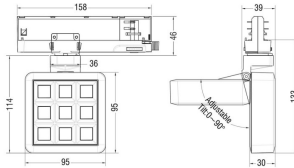

MATRIX 3X3

Lavov tracklight from the family MATRIX with a power of 14,82W, CRI 90 and CCT 3000K, 40,3 degrees beam angle. With a total lumen output of 1179lm, and a luminous efficacy of 79,55lm/W. Made in Die Cast Aluminum and finished in Black color. DALI driver.

Item code	86.T018.1333.02
Product type	Indoor
Category	Tracklights
Family	MATRIX
Subfamily	MATRIX 3X3
Pictograms	

Scheme

Product	
Real power (W)	14.82
Real luminous flux (Lm)	1179
Luminous efficiency (Lm/W)	79.55
Beam angle (°)	40.299999999999997
Life time (h)	50000 h L80B10
IP	20
Electrical class insulation	Clas II
Colour	Black
Chip Brand	OSRAM
Control gear included	Yes
Control gear	DALI
Flicker Free	Yes
Light source	LED
Type of LED	COB
Colour temperature (K)	3000
Colour consistency (SDCM)	SDCM<3
CRI	90