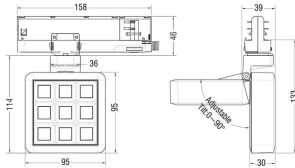

### MATRIX 3X3

Lavov tracklight from the family MATRIX with a power of 14,82W, CRI 90 and CCT 3000K, 40,3 degrees beam angle. With a total lumen output of 1179lm, and a luminous efficacy of 79,55lm/W. Made in Die Cast Aluminum and finished in Grey color. DALI driver.

<b>Item code</b>	<b>86.T018.1333.03</b>
<b>Product type</b>	<b>Indoor</b>
<b>Category</b>	<b>Tracklights</b>
<b>Family</b>	<b>MATRIX</b>
<b>Subfamily</b>	<b>MATRIX 3X3</b>
<b>Pictograms</b>	