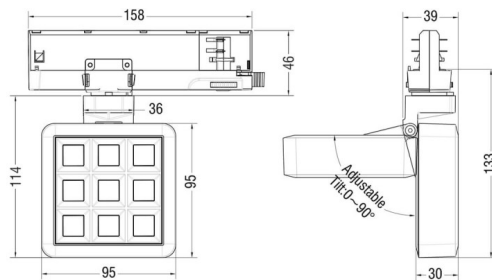

MATRIX 3X3

Lavov tracklight from the family MATRIX with a power of 14,82W, CRI 90 and CCT 3000K, 40,3 degrees beam angle. With a total lumen output of 1179lm, and a luminous efficacy of 79,55lm/W. Made in Die Cast Aluminum and finished in Grey color. DALI driver.

Scheme

Item code	86.T018.1333.03
Product type	Indoor
Category	Tracklights
Family	MATRIX
Subfamily	MATRIX 3X3

Pictograms

Product	
Real power (W)	14.82
Real luminous flux (Lm)	1179
Luminous efficiency (Lm/W)	79.55
Beam angle (°)	40.2
Life time (h)	50000 h L80B10
IP	20
Electrical class insulation	Clas II
Colour	Grey
Chip Brand	OSRAM
Control gear included	Yes
Control gear	DALI
Flicker Free	Yes
Light source	LED
Type of LED	COB
Colour temperature (K)	3000
Colour consistency (SDCM)	SDCM<3
CRI	90