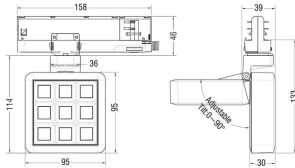

MATRIX 3X3

Lavov tracklight from the family MATRIX with a power of 14,82W, CRI 90 and CCT 3000K, 40,3 degrees beam angle. With a total lumen output of 1179lm, and a luminous efficacy of 79,55lm/W. Made in Die Cast Aluminum and finished in Grey color. DALI driver.

Item code	86.T018.1333.03
Product type	Indoor
Category	Tracklights
Family	MATRIX
Subfamily	MATRIX 3X3
Pictograms	

Scheme

Product	
Real power (W)	14.82
Real luminous flux (Lm)	1179
Luminous efficiency (Lm/W)	79.55
Beam angle (°)	40.299999999999997
Life time (h)	50000 h L80B10
IP	20
Electrical class insulation	Clas II
Colour	Grey
Chip Brand	OSRAM
Control gear included	Yes
Control gear	DALI
Flicker Free	Yes
Light source	LED
Type of LED	COB
Colour temperature (K)	3000
Colour consistency (SDCM)	SDCM<3
CRI	90