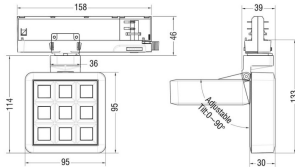

Scheme

Product

Real power (W) 15.32

Real luminous flux (Lm) 1201.0999999999999

Luminous efficiency (Lm/W) 78.349999999999994

Beam angle (°) 63.5

Life time (h) 50000 h L80B10

IP 20

Electrical class insulation Clas II

Colour White

Chip Brand OSRAM

Control gear included Yes

Control gear ON/OFF

Flicker Free Yes

Light source LED

Type of LED COB

Colour temperature (K) 3000

Colour consistency (SDCM) SDCM<3

CRI 90