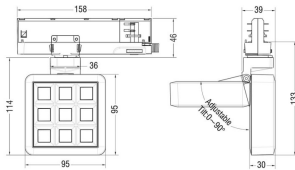

MATRIX 3X3

Lavov tracklight from the family MATRIX with a power of 15,32W, CRI 90 and CCT 3000K, 63,5 degrees beam angle. With a total lumen output of 1201,1lm, and a luminous efficacy of 78,35lm/W. Made in Die Cast Aluminum and finished in White color. ON/OFF driver.

Item code	86.T018.1341.01
Product type	Indoor
Category	Tracklights
Family	MATRIX
Subfamily	MATRIX 3X3
Pictograms	

Scheme

Product	
Real power (W)	15.32
Real luminous flux (Lm)	1201.0999999999999
Luminous efficiency (Lm/W)	78.34999999999994
Beam angle (°)	63.5
Life time (h)	50000 h L80B10
IP	20
Electrical class insulation	Clas II
Colour	White
Chip Brand	OSRAM
Control gear included	Yes
Control gear	ON/OFF
Flicker Free	Yes
Light source	LED
Type of LED	COB
Colour temperature (K)	3000
Colour consistency (SDCM)	SDCM<3
CRI	90