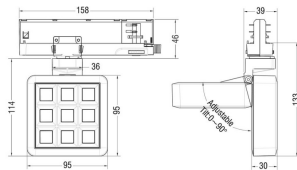

MATRIX 3X3

Lavov tracklight from the family MATRIX with a power of 15,32W, CRI 90 and CCT 3000K, 63,5 degrees beam angle. With a total lumen output of 1201,1lm, and a luminous efficacy of 78,35lm/W. Made in Die Cast Aluminum and finished in Black color. ON/OFF driver.

Item code	86.T018.1341.02
Product type	Indoor
Category	Tracklights
Family	MATRIX
Subfamily	MATRIX 3X3

Pictograms

Scheme

Product	
Real power (W)	15.32
Real luminous flux (Lm)	1201.0999999999999
Luminous efficiency (Lm/W)	78.34999999999994
Beam angle (°)	63.5
Life time (h)	50000 h L80B10
IP	20
Electrical class insulation	Clas II
Colour	Black
Chip Brand	OSRAM
Control gear included	Yes
Control gear	ON/OFF
Flicker Free	Yes
Light source	LED
Type of LED	COB
Colour temperature (K)	3000
Colour consistency (SDCM)	SDCM<3
CRI	90