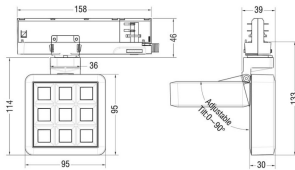

MATRIX 3X3

Lavov tracklight from the family MATRIX with a power of 15,32W, CRI 90 and CCT 3000K, 63,5 degrees beam angle. With a total lumen output of 1201,1lm, and a luminous efficacy of 78,35lm/W. Made in Die Cast Aluminum and finished in Black color. ON/OFF driver.

Item code	86.T018.1341.02
Product type	Indoor
Category	Tracklights
Family	MATRIX
Subfamily	MATRIX 3X3
Pictograms	

Scheme

Product	
Real power (W)	15.32
Real luminous flux (Lm)	1201.0999999999999
Luminous efficiency (Lm/W)	78.34999999999994
Beam angle (°)	63.5
Life time (h)	50000 h L80B10
IP	20
Electrical class insulation	Clas II
Colour	Black
Chip Brand	OSRAM
Control gear included	Yes
Control gear	ON/OFF
Flicker Free	Yes
Light source	LED
Type of LED	COB
Colour temperature (K)	3000
Colour consistency (SDCM)	SDCM<3
CRI	90