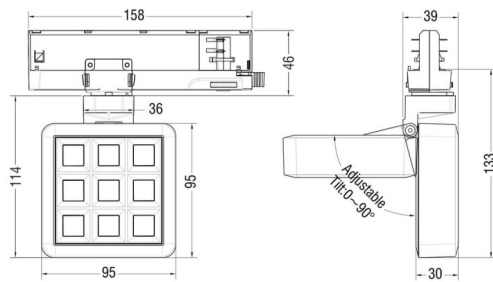

MATRIX 3X3

Lavov tracklight from the family MATRIX with a power of 15,32W, CRI 90 and CCT 3000K, 63,5 degrees beam angle. With a total lumen output of 1201,1lm, and a luminous efficacy of 78,35lm/W. Made in Die Cast Aluminum and finished in Black color. ON/OFF driver.

Scheme

Item code	86.T018.1341.02
Product type	Indoor
Category	Tracklights
Family	MATRIX
Subfamily	MATRIX 3X3

Pictograms

Product	
Real power (W)	15.32
Real luminous flux (Lm)	1201.0999999999999
Luminous efficiency (Lm/W)	78.34999999999994
Beam angle (°)	63.5
Life time (h)	50000 h L80B10
IP	20
Electrical class insulation	Clas II
Colour	Black
Chip Brand	OSRAM
Control gear included	Yes
Control gear	ON/OFF
Flicker Free	Yes
Light source	LED
Type of LED	COB
Colour temperature (K)	3000
Colour consistency (SDCM)	SDCM3
CRI	90