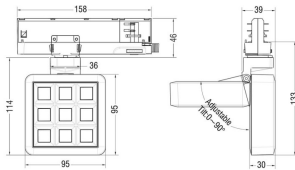

### MATRIX 3X3

Lavov tracklight from the family MATRIX with a power of 15,32W, CRI 90 and CCT 3000K, 63,5 degrees beam angle. With a total lumen output of 1201,1lm, and a luminous efficacy of 78,35lm/W. Made in Die Cast Aluminum and finished in Grey color. ON/OFF driver.

<b>Item code</b>	<b>86.T018.1341.03</b>
<b>Product type</b>	<b>Indoor</b>
<b>Category</b>	<b>Tracklights</b>
<b>Family</b>	<b>MATRIX</b>
<b>Subfamily</b>	<b>MATRIX 3X3</b>
<b>Pictograms</b>	

### Scheme

<b>Product</b>	
<b>Real power (W)</b>	<b>15.32</b>
<b>Real luminous flux (Lm)</b>	<b>1201.0999999999999</b>
<b>Luminous efficiency (Lm/W)</b>	<b>78.34999999999994</b>
<b>Beam angle (°)</b>	<b>63.5</b>
<b>Life time (h)</b>	<b>50000 h L80B10</b>
<b>IP</b>	<b>20</b>
<b>Electrical class insulation</b>	<b>Clas II</b>
<b>Colour</b>	<b>Grey</b>
<b>Chip Brand</b>	<b>OSRAM</b>
<b>Control gear included</b>	<b>Yes</b>
<b>Control gear</b>	<b>ON/OFF</b>
<b>Flicker Free</b>	<b>Yes</b>
<b>Light source</b>	<b>LED</b>
<b>Type of LED</b>	<b>COB</b>
<b>Colour temperature (K)</b>	<b>3000</b>
<b>Colour consistency (SDCM)</b>	<b>SDCM&lt;3</b>
<b>CRI</b>	<b>90</b>