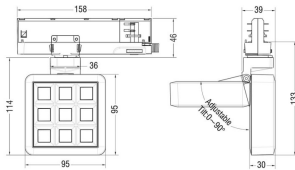

MATRIX 3X3

Lavov tracklight from the family MATRIX with a power of 15,32W, CRI 90 and CCT 3000K, 63,5 degrees beam angle. With a total lumen output of 1201,1lm, and a luminous efficacy of 78,35lm/W. Made in Die Cast Aluminum and finished in Grey color. ON/OFF driver.

Item code	86.T018.1341.03
Product type	Indoor
Category	Tracklights
Family	MATRIX
Subfamily	MATRIX 3X3
Pictograms	

Scheme

Product

Real power (W)	15.32
Real luminous flux (Lm)	1201.0999999999999
Luminous efficiency (Lm/W)	78.34999999999994
Beam angle (°)	63.5
Life time (h)	50000 h L80B10
IP	20
Electrical class insulation	Clas II
Colour	Grey
Chip Brand	OSRAM
Control gear included	Yes
Control gear	ON/OFF
Flicker Free	Yes
Light source	LED
Type of LED	COB
Colour temperature (K)	3000
Colour consistency (SDCM)	SDCM<3
CRI	90