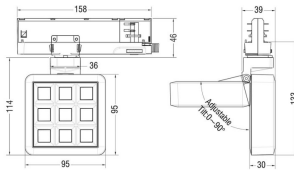

Scheme

Product

Real power (W)	15.32
Real luminous flux (Lm)	1201.0999999999999
Luminous efficiency (Lm/W)	78.349999999999994
Beam angle (°)	63.5
Life time (h)	50000 h L80B10
IP	20
Electrical class insulation	Clas II
Colour	Grey
Chip Brand	OSRAM
Control gear included	Yes
Control gear	ON/OFF
Flicker Free	Yes
Light source	LED
Type of LED	COB
Colour temperature (K)	3000
Colour consistency (SDCM)	SDCM<3
CRI	90