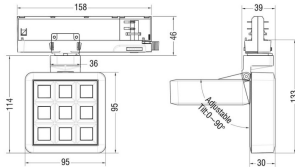

Scheme

Product

Real power (W) 15.32

Real luminous flux (Lm) 1201.0999999999999

Luminous efficiency (Lm/W) 78.349999999999994

Beam angle (°) 63.5

Life time (h) 50000 h L80B10

IP 20

Electrical class insulation Clas II

Colour White

Chip Brand OSRAM

Control gear included Yes

Control gear DALI

Flicker Free Yes

Light source LED

Type of LED COB

Colour temperature (K) 3000

Colour consistency (SDCM) SDCM<3

CRI 90