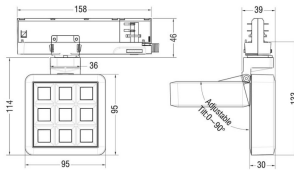

Scheme

Product

Real power (W)	15.32
Real luminous flux (Lm)	1201.0999999999999
Luminous efficiency (Lm/W)	78.34999999999994
Beam angle (°)	63.5
Life time (h)	50000 h L80B10
IP	20
Electrical class insulation	Clas II
Colour	White
Chip Brand	OSRAM
Control gear included	Yes
Control gear	DALI
Flicker Free	Yes
Light source	LED
Type of LED	COB
Colour temperature (K)	3000
Colour consistency (SDCM)	SDCM<3
CRI	90