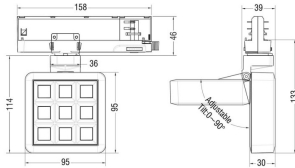

MATRIX 3X3

Lavov tracklight from the family MATRIX with a power of 15,32W, CRI 90 and CCT 3000K, 63,5 degrees beam angle. With a total lumen output of 1201,1lm, and a luminous efficacy of 78,35lm/W. Made in Die Cast Aluminum and finished in White color. DALI driver.

Item code	86.T018.1343.01
Product type	Indoor
Category	Tracklights
Family	MATRIX
Subfamily	MATRIX 3X3
Pictograms	

Scheme

Product	
Real power (W)	15.32
Real luminous flux (Lm)	1201.0999999999999
Luminous efficiency (Lm/W)	78.34999999999994
Beam angle (°)	63.5
Life time (h)	50000 h L80B10
IP	20
Electrical class insulation	Clas II
Colour	White
Chip Brand	OSRAM
Control gear included	Yes
Control gear	DALI
Flicker Free	Yes
Light source	LED
Type of LED	COB
Colour temperature (K)	3000
Colour consistency (SDCM)	SDCM<3
CRI	90