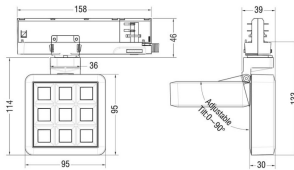

MATRIX 3X3

Lavov tracklight from the family MATRIX with a power of 15,32W, CRI 90 and CCT 3000K, 63,5 degrees beam angle. With a total lumen output of 1201,1lm, and a luminous efficacy of 78,35lm/W. Made in Die Cast Aluminum and finished in White color. DALI driver.

Item code	86.T018.1343.01
Product type	Indoor
Category	Tracklights
Family	MATRIX
Subfamily	MATRIX 3X3
Pictograms	

Scheme

Product	
Real power (W)	15.32
Real luminous flux (Lm)	1201.0999999999999
Luminous efficiency (Lm/W)	78.34999999999994
Beam angle (°)	63.5
Life time (h)	50000 h L80B10
IP	20
Electrical class insulation	Clas II
Colour	White
Chip Brand	OSRAM
Control gear included	Yes
Control gear	DALI
Flicker Free	Yes
Light source	LED
Type of LED	COB
Colour temperature (K)	3000
Colour consistency (SDCM)	SDCM<3
CRI	90