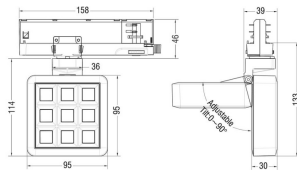

**MATRIX 3X3**

Lavov tracklight from the family MATRIX with a power of 15,32W, CRI 90 and CCT 3000K, 63,5 degrees beam angle. With a total lumen output of 1201,1lm, and a luminous efficacy of 78,35lm/W. Made in Die Cast Aluminum and finished in Black color. DALI driver.

<b>Item code</b>	<b>86.T018.1343.02</b>
<b>Product type</b>	<b>Indoor</b>
<b>Category</b>	<b>Tracklights</b>
<b>Family</b>	<b>MATRIX</b>
<b>Subfamily</b>	<b>MATRIX 3X3</b>

**Pictograms**

**Scheme**

<b>Product</b>	
<b>Real power (W)</b>	<b>15.32</b>
<b>Real luminous flux (Lm)</b>	<b>1201.0999999999999</b>
<b>Luminous efficiency (Lm/W)</b>	<b>78.349999999999994</b>
<b>Beam angle (°)</b>	<b>63.5</b>
<b>Life time (h)</b>	<b>50000 h L80B10</b>
<b>IP</b>	<b>20</b>
<b>Electrical class insulation</b>	<b>Clas II</b>
<b>Colour</b>	<b>Black</b>
<b>Chip Brand</b>	<b>OSRAM</b>
<b>Control gear included</b>	<b>Yes</b>
<b>Control gear</b>	<b>DALI</b>
<b>Flicker Free</b>	<b>Yes</b>
<b>Light source</b>	<b>LED</b>
<b>Type of LED</b>	<b>COB</b>
<b>Colour temperature (K)</b>	<b>3000</b>
<b>Colour consistency (SDCM)</b>	<b>SDCM&lt;3</b>
<b>CRI</b>	<b>90</b>