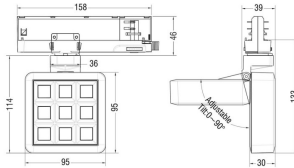

### MATRIX 3X3

Lavov tracklight from the family MATRIX with a power of 15,32W, CRI 90 and CCT 3000K, 63,5 degrees beam angle. With a total lumen output of 1201,1lm, and a luminous efficacy of 78,35lm/W. Made in Die Cast Aluminum and finished in Black color. DALI driver.

<b>Item code</b>	<b>86.T018.1343.02</b>
<b>Product type</b>	<b>Indoor</b>
<b>Category</b>	<b>Tracklights</b>
<b>Family</b>	<b>MATRIX</b>
<b>Subfamily</b>	<b>MATRIX 3X3</b>
<b>Pictograms</b>	

### Scheme

<b>Product</b>	
<b>Real power (W)</b>	<b>15.32</b>
<b>Real luminous flux (Lm)</b>	<b>1201.0999999999999</b>
<b>Luminous efficiency (Lm/W)</b>	<b>78.34999999999994</b>
<b>Beam angle (°)</b>	<b>63.5</b>
<b>Life time (h)</b>	<b>50000 h L80B10</b>
<b>IP</b>	<b>20</b>
<b>Electrical class insulation</b>	<b>Clas II</b>
<b>Colour</b>	<b>Black</b>
<b>Chip Brand</b>	<b>OSRAM</b>
<b>Control gear included</b>	<b>Yes</b>
<b>Control gear</b>	<b>DALI</b>
<b>Flicker Free</b>	<b>Yes</b>
<b>Light source</b>	<b>LED</b>
<b>Type of LED</b>	<b>COB</b>
<b>Colour temperature (K)</b>	<b>3000</b>
<b>Colour consistency (SDCM)</b>	<b>SDCM&lt;3</b>
<b>CRI</b>	<b>90</b>