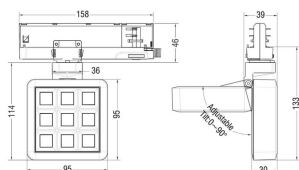

### MATRIX 3X3

Lavov tracklight from the family MATRIX with a power of 15,32W, CRI 90 and CCT 3000K, 63,5 degrees beam angle. With a total lumen output of 1201,1lm, and a luminous efficacy of 78,35lm/W. Made in Die Cast Aluminum and finished in Grey color. DALI driver.

<b>Item code</b>	<b>86.T018.1343.03</b>
<b>Product type</b>	<b>Indoor</b>
<b>Category</b>	<b>Tracklights</b>
<b>Family</b>	<b>MATRIX</b>
<b>Subfamily</b>	<b>MATRIX 3X3</b>
<b>Pictograms</b>	

### Scheme

<b>Product</b>	
<b>Real power (W)</b>	<b>15.32</b>
<b>Real luminous flux (Lm)</b>	<b>1201.0999999999999</b>
<b>Luminous efficiency (Lm/W)</b>	<b>78.34999999999994</b>
<b>Beam angle (°)</b>	<b>63.5</b>
<b>Life time (h)</b>	<b>50000 h L80B10</b>
<b>IP</b>	<b>20</b>
<b>Electrical class insulation</b>	<b>Clas II</b>
<b>Colour</b>	<b>Grey</b>
<b>Chip Brand</b>	<b>OSRAM</b>
<b>Control gear included</b>	<b>Yes</b>
<b>Control gear</b>	<b>DALI</b>
<b>Flicker Free</b>	<b>Yes</b>
<b>Light source</b>	<b>LED</b>
<b>Type of LED</b>	<b>COB</b>
<b>Colour temperature (K)</b>	<b>3000</b>
<b>Colour consistency (SDCM)</b>	<b>SDCM&lt;3</b>
<b>CRI</b>	<b>90</b>