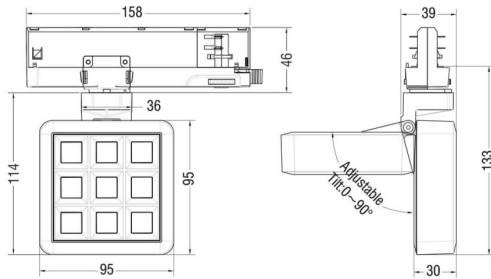

MATRIX 3X3

Lavov tracklight from the family MATRIX with a power of 15,32W, CRI 90 and CCT 3000K, 63,5 degrees beam angle. With a total lumen output of 1201,1lm, and a luminous efficacy of 78,35lm/W. Made in Die Cast Aluminum and finished in Grey color. DALI driver.

Item code	86.T018.1343.03
Product type	Indoor
Category	Tracklights
Family	MATRIX
Subfamily	MATRIX 3X3

Pictograms

Scheme

Product	
Real power (W)	15.32
Real luminous flux (Lm)	1201.0999999999999
Luminous efficiency (Lm/W)	78.34999999999999
Beam angle (°)	63.5
Life time (h)	50000 h L80B10
IP	20
Electrical class insulation	Clas II
Colour	Grey
Chip Brand	OSRAM
Control gear included	Yes
Control gear	DALI
Flicker Free	Yes
Light source	LED
Type of LED	COB
Colour temperature (K)	3000
Colour consistency (SDCM)	SDCM<3
CRI	90