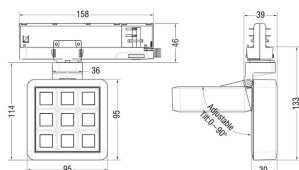

MATRIX 3X3

Lavov tracklight from the family MATRIX with a power of 15,32W, CRI 90 and CCT 3000K, 63,5 degrees beam angle. With a total lumen output of 1201,1lm, and a luminous efficacy of 78,35lm/W. Made in Die Cast Aluminum and finished in Grey color. DALI driver.

Item code	86.T018.1343.03
Product type	Indoor
Category	Tracklights
Family	MATRIX
Subfamily	MATRIX 3X3
Pictograms	

Scheme

Product	
Real power (W)	15.32
Real luminous flux (Lm)	1201.0999999999999
Luminous efficiency (Lm/W)	78.34999999999994
Beam angle (°)	63.5
Life time (h)	50000 h L80B10
IP	20
Electrical class insulation	Clas II
Colour	Grey
Chip Brand	OSRAM
Control gear included	Yes
Control gear	DALI
Flicker Free	Yes
Light source	LED
Type of LED	COB
Colour temperature (K)	3000
Colour consistency (SDCM)	SDCM<3
CRI	90