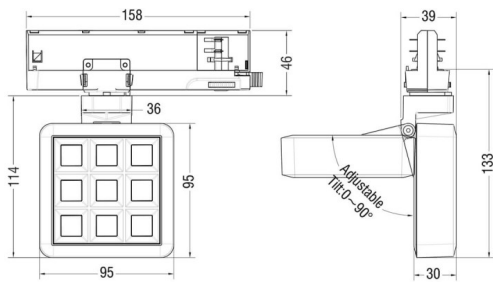

**MATRIX 3X3**

Lavov tracklight from the family MATRIX with a power of 15,33W, CRI 90 and CCT 4000K, 12,7 degrees beam angle. With a total lumen output of 1266,1lm, and a luminous efficacy of 82,58lm/W. Made in Die Cast Aluminum and finished in White color. ON/OFF driver.

**Scheme**

<b>Item code</b>	<b>86.T018.1411.01</b>
<b>Product type</b>	<b>Indoor</b>
<b>Category</b>	<b>Tracklights</b>
<b>Family</b>	<b>MATRIX</b>
<b>Subfamily</b>	<b>MATRIX 3X3</b>

**Pictograms**

<b>Product</b>	
<b>Real power (W)</b>	<b>15.33</b>
<b>Real luminous flux (Lm)</b>	<b>1266.0999999999999</b>
<b>Luminous efficiency (Lm/W)</b>	<b>82.58</b>
<b>Beam angle (&amp;ordm;)</b>	<b>12.7</b>
<b>Life time (h)</b>	<b>50000 h L80B10</b>
<b>IP</b>	<b>20</b>
<b>Electrical class insulation</b>	<b>Clas II</b>
<b>Colour</b>	<b>White</b>
<b>Chip Brand</b>	<b>OSRAM</b>
<b>Control gear included</b>	<b>Yes</b>
<b>Control gear</b>	<b>ON/OFF</b>
<b>Flicker Free</b>	<b>Yes</b>
<b>Light source</b>	<b>LED</b>
<b>Type of LED</b>	<b>COB</b>
<b>Colour temperature (K)</b>	<b>4000</b>
<b>Colour consistency (SDCM)</b>	<b>SDCM&lt;3</b>
<b>CRI</b>	<b>90</b>