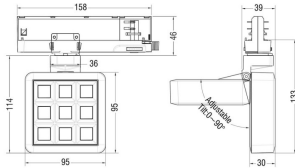

MATRIX 3X3

Lavov tracklight from the family MATRIX with a power of 15,33W, CRI 90 and CCT 4000K, 12,7 degrees beam angle. With a total lumen output of 1266,1lm, and a luminous efficacy of 82,58lm/W. Made in Die Cast Aluminum and finished in White color. ON/OFF driver.

Item code	86.T018.1411.01
Product type	Indoor
Category	Tracklights
Family	MATRIX
Subfamily	MATRIX 3X3

Pictograms

Scheme

Product

Real power (W)	15.33
Real luminous flux (Lm)	1266.0999999999999
Luminous efficiency (Lm/W)	82.58
Beam angle (°)	12.7
Life time (h)	50000 h L80B10
IP	20
Electrical class insulation	Clas II
Colour	White
Chip Brand	OSRAM
Control gear included	Yes
Control gear	ON/OFF
Flicker Free	Yes
Light source	LED
Type of LED	COB
Colour temperature (K)	4000
Colour consistency (SDCM)	SDCM<3
CRI	90