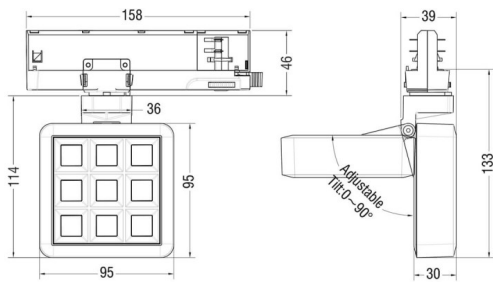

MATRIX 3X3

Lavov tracklight from the family MATRIX with a power of 15,33W, CRI 90 and CCT 4000K, 12,7 degrees beam angle. With a total lumen output of 1266,1lm, and a luminous efficacy of 82,58lm/W. Made in Die Cast Aluminum and finished in White color. ON/OFF driver.

Scheme

Item code	86.T018.1411.01
Product type	Indoor
Category	Tracklights
Family	MATRIX
Subfamily	MATRIX 3X3

Pictograms

Product	
Real power (W)	15.33
Real luminous flux (Lm)	1266.0999999999999
Luminous efficiency (Lm/W)	82.58
Beam angle (°)	12.7
Life time (h)	50000 h L80B10
IP	20
Electrical class insulation	Clas II
Colour	White
Chip Brand	OSRAM
Control gear included	Yes
Control gear	ON/OFF
Flicker Free	Yes
Light source	LED
Type of LED	COB
Colour temperature (K)	4000
Colour consistency (SDCM)	SDCM3
CRI	90