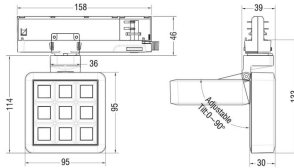

MATRIX 3X3

Lavov tracklight from the family MATRIX with a power of 15,33W, CRI 90 and CCT 4000K, 12,7 degrees beam angle. With a total lumen output of 1266,1lm, and a luminous efficacy of 82,58lm/W. Made in Die Cast Aluminum and finished in White color. ON/OFF driver.

Item code	86.T018.1411.01
Product type	Indoor
Category	Tracklights
Family	MATRIX
Subfamily	MATRIX 3X3

Pictograms

Scheme

Product

Real power (W)	15.33
Real luminous flux (Lm)	1266.0999999999999
Luminous efficiency (Lm/W)	82.58
Beam angle (°)	12.7
Life time (h)	50000 h L80B10
IP	20
Electrical class insulation	Clas II
Colour	White
Chip Brand	OSRAM
Control gear included	Yes
Control gear	ON/OFF
Flicker Free	Yes
Light source	LED
Type of LED	COB
Colour temperature (K)	4000
Colour consistency (SDCM)	SDCM<3
CRI	90