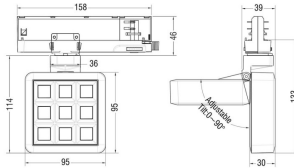

MATRIX 3X3

Lavov tracklight from the family MATRIX with a power of 15,33W, CRI 90 and CCT 4000K, 12,7 degrees beam angle. With a total lumen output of 1266,1lm, and a luminous efficacy of 82,58lm/W. Made in Die Cast Aluminum and finished in White color. ON/OFF driver.

Item code	86.T018.1411.01
Product type	Indoor
Category	Tracklights
Family	MATRIX
Subfamily	MATRIX 3X3
Pictograms	

Scheme

Product	
Real power (W)	15.33
Real luminous flux (Lm)	1266.0999999999999
Luminous efficiency (Lm/W)	82.58
Beam angle (°)	12.7
Life time (h)	50000 h L80B10
IP	20
Electrical class insulation	Clas II
Colour	White
Chip Brand	OSRAM
Control gear included	Yes
Control gear	ON/OFF
Flicker Free	Yes
Light source	LED
Type of LED	COB
Colour temperature (K)	4000
Colour consistency (SDCM)	SDCM<3
CRI	90