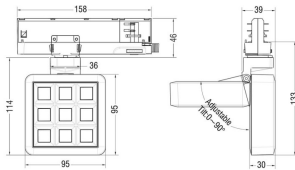

MATRIX 3X3

Lavov tracklight from the family MATRIX with a power of 15,33W, CRI 90 and CCT 4000K, 12,7 degrees beam angle. With a total lumen output of 1266,1lm, and a luminous efficacy of 82,58lm/W. Made in Die Cast Aluminum and finished in Black color. ON/OFF driver.

Item code	86.T018.1411.02
Product type	Indoor
Category	Tracklights
Family	MATRIX
Subfamily	MATRIX 3X3
Pictograms	

Scheme

Product	
Real power (W)	15.33
Real luminous flux (Lm)	1266.0999999999999
Luminous efficiency (Lm/W)	82.58
Beam angle (°)	12.7
Life time (h)	50000 h L80B10
IP	20
Electrical class insulation	Clas II
Colour	Black
Chip Brand	OSRAM
Control gear included	Yes
Control gear	ON/OFF
Flicker Free	Yes
Light source	LED
Type of LED	COB
Colour temperature (K)	4000
Colour consistency (SDCM)	SDCM<3
CRI	90