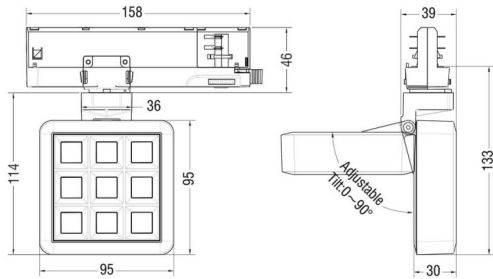

MATRIX 3X3

Lavov tracklight from the family MATRIX with a power of 15,33W, CRI 90 and CCT 4000K, 12,7 degrees beam angle. With a total lumen output of 1266,1lm, and a luminous efficacy of 82,58lm/W. Made in Die Cast Aluminum and finished in Black color. ON/OFF driver.

Scheme

Item code	86.T018.1411.02
Product type	Indoor
Category	Tracklights
Family	MATRIX
Subfamily	MATRIX 3X3

Pictograms

Product	
Real power (W)	15.33
Real luminous flux (Lm)	1266.0999999999999
Luminous efficiency (Lm/W)	82.58
Beam angle (&ordm;)	12.7
Life time (h)	50000 h L80B10
IP	20
Electrical class insulation	Clas II
Colour	Black
Chip Brand	OSRAM
Control gear included	Yes
Control gear	ON/OFF
Flicker Free	Yes
Light source	LED
Type of LED	COB
Colour temperature (K)	4000
Colour consistency (SDCM)	SDCM<3
CRI	90