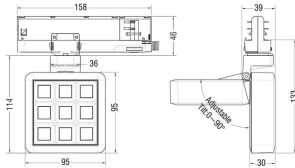

MATRIX 3X3

Lavov tracklight from the family MATRIX with a power of 15,33W, CRI 90 and CCT 4000K, 12,7 degrees beam angle. With a total lumen output of 1266,1lm, and a luminous efficacy of 82,58lm/W. Made in Die Cast Aluminum and finished in Grey color. ON/OFF driver.

Item code	86.T018.1411.03
Product type	Indoor
Category	Tracklights
Family	MATRIX
Subfamily	MATRIX 3X3
Pictograms	

Scheme

Product	
Real power (W)	15.33
Real luminous flux (Lm)	1266.0999999999999
Luminous efficiency (Lm/W)	82.58
Beam angle (°)	12.7
Life time (h)	50000 h L80B10
IP	20
Electrical class insulation	Clas II
Colour	Grey
Chip Brand	OSRAM
Control gear included	Yes
Control gear	ON/OFF
Flicker Free	Yes
Light source	LED
Type of LED	COB
Colour temperature (K)	4000
Colour consistency (SDCM)	SDCM<3
CRI	90