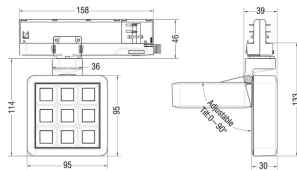

MATRIX 3X3

Lavov tracklight from the family MATRIX with a power of 15,33W, CRI 90 and CCT 4000K, 12,7 degrees beam angle. With a total lumen output of 1266,1lm, and a luminous efficacy of 82,58lm/W. Made in Die Cast Aluminum and finished in White color. DALI driver.

Item code	86.T018.1413.01
Product type	Indoor
Category	Tracklights
Family	MATRIX
Subfamily	MATRIX 3X3

Pictograms	

Scheme

Product	
Real power (W)	15.33
Real luminous flux (Lm)	1266.0999999999999
Luminous efficiency (Lm/W)	82.58
Beam angle (°)	12.7
Life time (h)	50000 h L80B10
IP	20
Electrical class insulation	Clas II
Colour	White
Chip Brand	OSRAM
Control gear included	Yes
Control gear	DALI
Flicker Free	Yes
Light source	LED
Type of LED	COB
Colour temperature (K)	4000
Colour consistency (SDCM)	SDCM<3
CRI	90