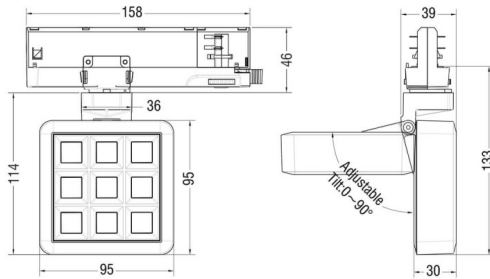

MATRIX 3X3

Lavov tracklight from the family MATRIX with a power of 15,33W, CRI 90 and CCT 4000K, 12,7 degrees beam angle. With a total lumen output of 1266,1lm, and a luminous efficacy of 82,58lm/W. Made in Die Cast Aluminum and finished in White color. DALI driver.

Scheme

Item code	86.T018.1413.01
Product type	Indoor
Category	Tracklights
Family	MATRIX
Subfamily	MATRIX 3X3
Pictograms	

Product	
Real power (W)	15.33
Real luminous flux (Lm)	1266.0999999999999
Luminous efficiency (Lm/W)	82.58
Beam angle (º)	12.7
Life time (h)	50000 h L80B10
IP	20
Electrical class insulation	Clas II
Colour	White
Chip Brand	OSRAM
Control gear included	Yes
Control gear	DALI
Flicker Free	Yes
Light source	LED
Type of LED	COB
Colour temperature (K)	4000
Colour consistency (SDCM)	SDCM<3
CRI	90