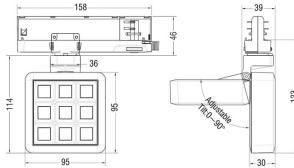

### MATRIX 3X3

Lavov tracklight from the family MATRIX with a power of 15,33W, CRI 90 and CCT 4000K, 12,7 degrees beam angle. With a total lumen output of 1266,1lm, and a luminous efficacy of 82,58lm/W. Made in Die Cast Aluminum and finished in White color. DALI driver.

<b>Item code</b>	<b>86.T018.1413.01</b>
<b>Product type</b>	<b>Indoor</b>
<b>Category</b>	<b>Tracklights</b>
<b>Family</b>	<b>MATRIX</b>
<b>Subfamily</b>	<b>MATRIX 3X3</b>
<b>Pictograms</b>	

### Scheme

<b>Product</b>	
<b>Real power (W)</b>	<b>15.33</b>
<b>Real luminous flux (Lm)</b>	<b>1266.0999999999999</b>
<b>Luminous efficiency (Lm/W)</b>	<b>82.58</b>
<b>Beam angle (°)</b>	<b>12.7</b>
<b>Life time (h)</b>	<b>50000 h L80B10</b>
<b>IP</b>	<b>20</b>
<b>Electrical class insulation</b>	<b>Clas II</b>
<b>Colour</b>	<b>White</b>
<b>Chip Brand</b>	<b>OSRAM</b>
<b>Control gear included</b>	<b>Yes</b>
<b>Control gear</b>	<b>DALI</b>
<b>Flicker Free</b>	<b>Yes</b>
<b>Light source</b>	<b>LED</b>
<b>Type of LED</b>	<b>COB</b>
<b>Colour temperature (K)</b>	<b>4000</b>
<b>Colour consistency (SDCM)</b>	<b>SDCM&lt;3</b>
<b>CRI</b>	<b>90</b>