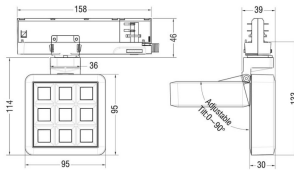

MATRIX 3X3

Lavov tracklight from the family MATRIX with a power of 15,33W, CRI 90 and CCT 4000K, 12,7 degrees beam angle. With a total lumen output of 1266,1lm, and a luminous efficacy of 82,58lm/W. Made in Die Cast Aluminum and finished in White color. DALI driver.

Item code	86.T018.1413.01
Product type	Indoor
Category	Tracklights
Family	MATRIX
Subfamily	MATRIX 3X3
Pictograms	

Scheme

Product	
Real power (W)	15.33
Real luminous flux (Lm)	1266.0999999999999
Luminous efficiency (Lm/W)	82.58
Beam angle (°)	12.7
Life time (h)	50000 h L80B10
IP	20
Electrical class insulation	Clas II
Colour	White
Chip Brand	OSRAM
Control gear included	Yes
Control gear	DALI
Flicker Free	Yes
Light source	LED
Type of LED	COB
Colour temperature (K)	4000
Colour consistency (SDCM)	SDCM<3
CRI	90