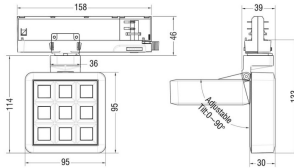

MATRIX 3X3

Lavov tracklight from the family MATRIX with a power of 15,33W, CRI 90 and CCT 4000K, 12,7 degrees beam angle. With a total lumen output of 1266,1lm, and a luminous efficacy of 82,58lm/W. Made in Die Cast Aluminum and finished in Black color. DALI driver.

Item code	86.T018.1413.02
Product type	Indoor
Category	Tracklights
Family	MATRIX
Subfamily	MATRIX 3X3
Pictograms	

Scheme

Product	
Real power (W)	15.33
Real luminous flux (Lm)	1266.0999999999999
Luminous efficiency (Lm/W)	82.58
Beam angle (°)	12.7
Life time (h)	50000 h L80B10
IP	20
Electrical class insulation	Clas II
Colour	Black
Chip Brand	OSRAM
Control gear included	Yes
Control gear	DALI
Flicker Free	Yes
Light source	LED
Type of LED	COB
Colour temperature (K)	4000
Colour consistency (SDCM)	SDCM<3
CRI	90