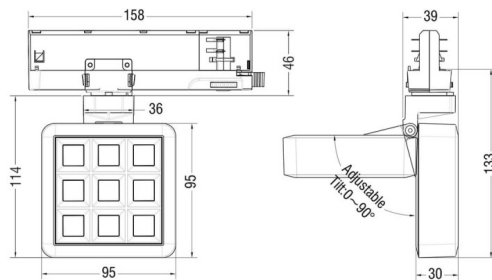

### MATRIX 3X3

Lavov tracklight from the family MATRIX with a power of 15,33W, CRI 90 and CCT 4000K, 12,7 degrees beam angle. With a total lumen output of 1266,1lm, and a luminous efficacy of 82,58lm/W. Made in Die Cast Aluminum and finished in Black color. DALI driver.

### Scheme

Item code	86.T018.1413.02
Product type	Indoor
Category	Tracklights
Family	MATRIX
Subfamily	MATRIX 3X3
Pictograms	

Product	
Real power (W)	15.33
Real luminous flux (Lm)	1266.0999999999999
Luminous efficiency (Lm/W)	82.58
Beam angle (°)	12.7
Life time (h)	50000 h L80B10
IP	20
Electrical class insulation	Clas II
Colour	Black
Chip Brand	OSRAM
Control gear included	Yes
Control gear	DALI
Flicker Free	Yes
Light source	LED
Type of LED	COB
Colour temperature (K)	4000
Colour consistency (SDCM)	SDCM3
CRI	90