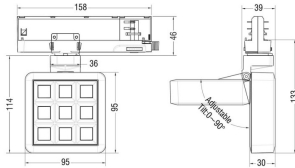

### MATRIX 3X3

Lavov tracklight from the family MATRIX with a power of 15,33W, CRI 90 and CCT 4000K, 12,7 degrees beam angle. With a total lumen output of 1266,1lm, and a luminous efficacy of 82,58lm/W. Made in Die Cast Aluminum and finished in Black color. DALI driver.

<b>Item code</b>	<b>86.T018.1413.02</b>
<b>Product type</b>	<b>Indoor</b>
<b>Category</b>	<b>Tracklights</b>
<b>Family</b>	<b>MATRIX</b>
<b>Subfamily</b>	<b>MATRIX 3X3</b>
<b>Pictograms</b>	

### Scheme

<b>Product</b>	
<b>Real power (W)</b>	<b>15.33</b>
<b>Real luminous flux (Lm)</b>	<b>1266.0999999999999</b>
<b>Luminous efficiency (Lm/W)</b>	<b>82.58</b>
<b>Beam angle (°)</b>	<b>12.7</b>
<b>Life time (h)</b>	<b>50000 h L80B10</b>
<b>IP</b>	<b>20</b>
<b>Electrical class insulation</b>	<b>Clas II</b>
<b>Colour</b>	<b>Black</b>
<b>Chip Brand</b>	<b>OSRAM</b>
<b>Control gear included</b>	<b>Yes</b>
<b>Control gear</b>	<b>DALI</b>
<b>Flicker Free</b>	<b>Yes</b>
<b>Light source</b>	<b>LED</b>
<b>Type of LED</b>	<b>COB</b>
<b>Colour temperature (K)</b>	<b>4000</b>
<b>Colour consistency (SDCM)</b>	<b>SDCM&lt;3</b>
<b>CRI</b>	<b>90</b>