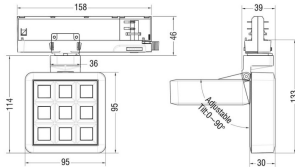

Scheme

Product

Real power (W) 15.33

Real luminous flux (Lm) 1266.0999999999999

Luminous efficiency (Lm/W) 82.58

Beam angle (°) 12.7

Life time (h) 50000 h L80B10

IP 20

Electrical class insulation Clas II

Colour Grey

Chip Brand OSRAM

Control gear included Yes

Control gear DALI

Flicker Free Yes

Light source LED

Type of LED COB

Colour temperature (K) 4000

Colour consistency (SDCM) SDCM<3

CRI 90