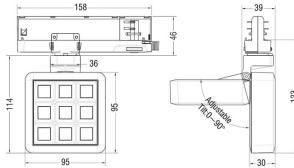

### MATRIX 3X3

Lavov tracklight from the family MATRIX with a power of 15,33W, CRI 90 and CCT 4000K, 12,7 degrees beam angle. With a total lumen output of 1266,1lm, and a luminous efficacy of 82,58lm/W. Made in Die Cast Aluminum and finished in Grey color. DALI driver.

<b>Item code</b>	<b>86.T018.1413.03</b>
<b>Product type</b>	<b>Indoor</b>
<b>Category</b>	<b>Tracklights</b>
<b>Family</b>	<b>MATRIX</b>
<b>Subfamily</b>	<b>MATRIX 3X3</b>
<b>Pictograms</b>	

### Scheme

<b>Product</b>	
<b>Real power (W)</b>	<b>15.33</b>
<b>Real luminous flux (Lm)</b>	<b>1266.0999999999999</b>
<b>Luminous efficiency (Lm/W)</b>	<b>82.58</b>
<b>Beam angle (°)</b>	<b>12.7</b>
<b>Life time (h)</b>	<b>50000 h L80B10</b>
<b>IP</b>	<b>20</b>
<b>Electrical class insulation</b>	<b>Clas II</b>
<b>Colour</b>	<b>Grey</b>
<b>Chip Brand</b>	<b>OSRAM</b>
<b>Control gear included</b>	<b>Yes</b>
<b>Control gear</b>	<b>DALI</b>
<b>Flicker Free</b>	<b>Yes</b>
<b>Light source</b>	<b>LED</b>
<b>Type of LED</b>	<b>COB</b>
<b>Colour temperature (K)</b>	<b>4000</b>
<b>Colour consistency (SDCM)</b>	<b>SDCM&lt;3</b>
<b>CRI</b>	<b>90</b>