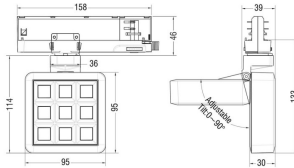

MATRIX 3X3

Lavov tracklight from the family MATRIX with a power of 15,33W, CRI 90 and CCT 4000K, 12,7 degrees beam angle. With a total lumen output of 1266,1lm, and a luminous efficacy of 82,58lm/W. Made in Die Cast Aluminum and finished in Grey color. DALI driver.

Item code	86.T018.1413.03
Product type	Indoor
Category	Tracklights
Family	MATRIX
Subfamily	MATRIX 3X3
Pictograms	

Scheme

Product	
Real power (W)	15.33
Real luminous flux (Lm)	1266.0999999999999
Luminous efficiency (Lm/W)	82.58
Beam angle (°)	12.7
Life time (h)	50000 h L80B10
IP	20
Electrical class insulation	Clas II
Colour	Grey
Chip Brand	OSRAM
Control gear included	Yes
Control gear	DALI
Flicker Free	Yes
Light source	LED
Type of LED	COB
Colour temperature (K)	4000
Colour consistency (SDCM)	SDCM<3
CRI	90