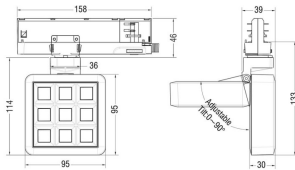

### MATRIX 3X3

Lavov tracklight from the family MATRIX with a power of 15,35W, CRI 90 and CCT 4000K, 23,8 degrees beam angle. With a total lumen output of 1308,6lm, and a luminous efficacy of 85,25lm/W. Made in Die Cast Aluminum and finished in White color. ON/OFF driver.

### Scheme

<b>Product</b>	
<b>Real power (W)</b>	<b>15.35</b>
<b>Real luminous flux (Lm)</b>	<b>1308.5999999999999</b>
<b>Luminous efficiency (Lm/W)</b>	<b>85.25</b>
<b>Beam angle (°)</b>	<b>23.8</b>
<b>Life time (h)</b>	<b>50000 h L80B10</b>
<b>IP</b>	<b>20</b>
<b>Electrical class insulation</b>	<b>Clas II</b>
<b>Colour</b>	<b>White</b>
<b>Chip Brand</b>	<b>OSRAM</b>
<b>Control gear included</b>	<b>Yes</b>
<b>Control gear</b>	<b>ON/OFF</b>
<b>Flicker Free</b>	<b>Yes</b>
<b>Light source</b>	<b>LED</b>
<b>Type of LED</b>	<b>COB</b>
<b>Colour temperature (K)</b>	<b>4000</b>
<b>Colour consistency (SDCM)</b>	<b>SDCM&lt;3</b>
<b>CRI</b>	<b>90</b>