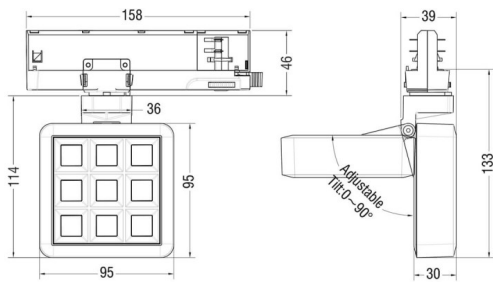

**MATRIX 3X3**

Lavov tracklight from the family MATRIX with a power of 15,35W, CRI 90 and CCT 4000K, 23,8 degrees beam angle. With a total lumen output of 1308,6lm, and a luminous efficacy of 85,25lm/W. Made in Die Cast Aluminum and finished in White color. ON/OFF driver.

**Scheme**

<b>Item code</b>	<b>86.T018.1421.01</b>
<b>Product type</b>	<b>Indoor</b>
<b>Category</b>	<b>Tracklights</b>
<b>Family</b>	<b>MATRIX</b>
<b>Subfamily</b>	<b>MATRIX 3X3</b>

**Pictograms**

<b>Product</b>	
<b>Real power (W)</b>	<b>15.35</b>
<b>Real luminous flux (Lm)</b>	<b>1308.5999999999999</b>
<b>Luminous efficiency (Lm/W)</b>	<b>85.25</b>
<b>Beam angle (°)</b>	<b>23.8</b>
<b>Life time (h)</b>	<b>50000 h L80B10</b>
<b>IP</b>	<b>20</b>
<b>Electrical class insulation</b>	<b>Clas II</b>
<b>Colour</b>	<b>White</b>
<b>Chip Brand</b>	<b>OSRAM</b>
<b>Control gear included</b>	<b>Yes</b>
<b>Control gear</b>	<b>ON/OFF</b>
<b>Flicker Free</b>	<b>Yes</b>
<b>Light source</b>	<b>LED</b>
<b>Type of LED</b>	<b>COB</b>
<b>Colour temperature (K)</b>	<b>4000</b>
<b>Colour consistency (SDCM)</b>	<b>SDCM3</b>
<b>CRI</b>	<b>90</b>