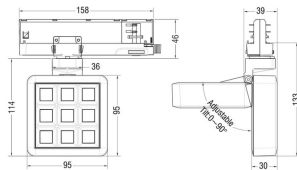

MATRIX 3X3

Lavov tracklight from the family MATRIX with a power of 15,35W, CRI 90 and CCT 4000K, 23,8 degrees beam angle. With a total lumen output of 1308,6lm, and a luminous efficacy of 85,25lm/W. Made in Die Cast Aluminum and finished in White color. ON/OFF driver.

Item code	86.T018.1421.01
Product type	Indoor
Category	Tracklights
Family	MATRIX
Subfamily	MATRIX 3X3

Pictograms	
-------------------	--

Scheme

Product	
Real power (W)	15.35
Real luminous flux (Lm)	1308.5999999999999
Luminous efficiency (Lm/W)	85.25
Beam angle (°)	23.8
Life time (h)	50000 h L80B10
IP	20
Electrical class insulation	Clas II
Colour	White
Chip Brand	OSRAM
Control gear included	Yes
Control gear	ON/OFF
Flicker Free	Yes
Light source	LED
Type of LED	COB
Colour temperature (K)	4000
Colour consistency (SDCM)	SDCM<3
CRI	90