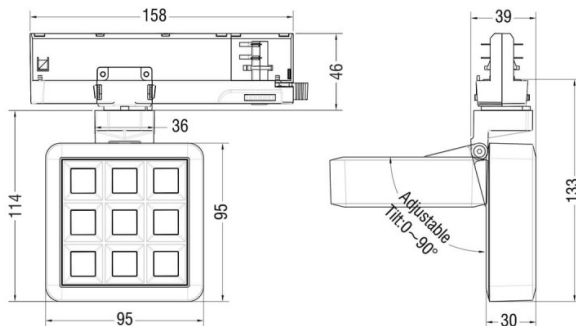

MATRIX 3X3

Lavov tracklight from the family MATRIX with a power of 15,35W, CRI 90 and CCT 4000K, 23,8 degrees beam angle. With a total lumen output of 1308,6lm, and a luminous efficacy of 85,25lm/W. Made in Die Cast Aluminum and finished in Black color. ON/OFF driver.

Item code	86.T018.1421.02
Product type	Indoor
Category	Tracklights
Family	MATRIX
Subfamily	MATRIX 3X3
Pictograms	

Scheme

Product	
Real power (W)	15.35
Real luminous flux (Lm)	1308.5999999999999
Luminous efficiency (Lm/W)	85.25
Beam angle (°)	23.8
Life time (h)	50000 h L80B10
IP	20
Electrical class insulation	Clas II
Colour	Black
Chip Brand	OSRAM
Control gear included	Yes
Control gear	ON/OFF
Flicker Free	Yes
Light source	LED
Type of LED	COB
Colour temperature (K)	4000
Colour consistency (SDCM)	SDCM<3
CRI	90