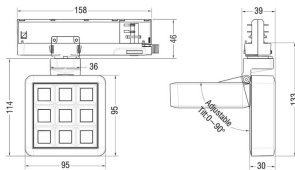

MATRIX 3X3

Lavov tracklight from the family MATRIX with a power of 15,35W, CRI 90 and CCT 4000K, 23,8 degrees beam angle. With a total lumen output of 1308,6lm, and a luminous efficacy of 85,25lm/W. Made in Die Cast Aluminum and finished in Black color. ON/OFF driver.

Item code	86.T018.1421.02
Product type	Indoor
Category	Tracklights
Family	MATRIX
Subfamily	MATRIX 3X3

Pictograms

Scheme

Product	
Real power (W)	15.35
Real luminous flux (Lm)	1308.5999999999999
Luminous efficiency (Lm/W)	85.25
Beam angle (°)	23.8
Life time (h)	50000 h L80B10
IP	20
Electrical class insulation	Clas II
Colour	Black
Chip Brand	OSRAM
Control gear included	Yes
Control gear	ON/OFF
Flicker Free	Yes
Light source	LED
Type of LED	COB
Colour temperature (K)	4000
Colour consistency (SDCM)	SDCM<3
CRI	90