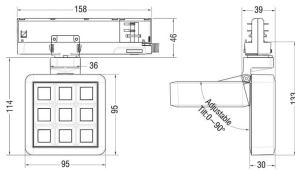

MATRIX 3X3

Lavov tracklight from the family MATRIX with a power of 15,35W, CRI 90 and CCT 4000K, 23,8 degrees beam angle. With a total lumen output of 1308,6lm, and a luminous efficacy of 85,25lm/W. Made in Die Cast Aluminum and finished in Black color. ON/OFF driver.

Item code	86.T018.1421.02
Product type	Indoor
Category	Tracklights
Family	MATRIX
Subfamily	MATRIX 3X3

Pictograms

Scheme

Product

Real power (W)	15.35
Real luminous flux (Lm)	1308.5999999999999
Luminous efficiency (Lm/W)	85.25
Beam angle (°)	23.8
Life time (h)	50000 h L80B10
IP	20
Electrical class insulation	Clas II
Colour	Black
Chip Brand	OSRAM
Control gear included	Yes
Control gear	ON/OFF
Flicker Free	Yes
Light source	LED
Type of LED	COB
Colour temperature (K)	4000
Colour consistency (SDCM)	SDCM<3
CRI	90