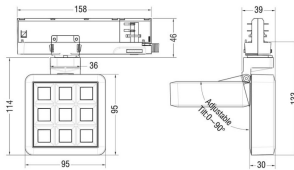

MATRIX 3X3

Lavov tracklight from the family MATRIX with a power of 15,35W, CRI 90 and CCT 4000K, 23,8 degrees beam angle. With a total lumen output of 1308,6lm, and a luminous efficacy of 85,25lm/W. Made in Die Cast Aluminum and finished in Black color. ON/OFF driver.

Item code	86.T018.1421.02
Product type	Indoor
Category	Tracklights
Family	MATRIX
Subfamily	MATRIX 3X3
Pictograms	

Scheme

Product	
Real power (W)	15.35
Real luminous flux (Lm)	1308.5999999999999
Luminous efficiency (Lm/W)	85.25
Beam angle (°)	23.8
Life time (h)	50000 h L80B10
IP	20
Electrical class insulation	Clas II
Colour	Black
Chip Brand	OSRAM
Control gear included	Yes
Control gear	ON/OFF
Flicker Free	Yes
Light source	LED
Type of LED	COB
Colour temperature (K)	4000
Colour consistency (SDCM)	SDCM<3
CRI	90