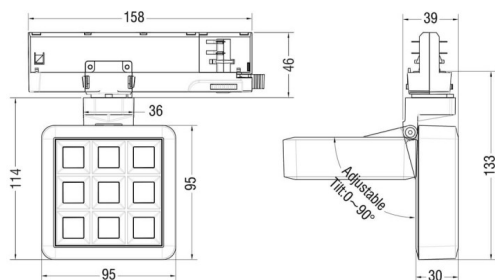

MATRIX 3X3

Lavov tracklight from the family MATRIX with a power of 15,35W, CRI 90 and CCT 4000K, 23,8 degrees beam angle. With a total lumen output of 1308,6lm, and a luminous efficacy of 85,25lm/W. Made in Die Cast Aluminum and finished in Black color. ON/OFF driver.

Scheme

Item code	86.T018.1421.02
Product type	Indoor
Category	Tracklights
Family	MATRIX
Subfamily	MATRIX 3X3

Pictograms

Product	
Real power (W)	15.35
Real luminous flux (Lm)	1308.5999999999999
Luminous efficiency (Lm/W)	85.25
Beam angle (°)	23.8
Life time (h)	50000 h L80B10
IP	20
Electrical class insulation	Clas II
Colour	Black
Chip Brand	OSRAM
Control gear included	Yes
Control gear	ON/OFF
Flicker Free	Yes
Light source	LED
Type of LED	COB
Colour temperature (K)	4000
Colour consistency (SDCM)	SDCM3
CRI	90