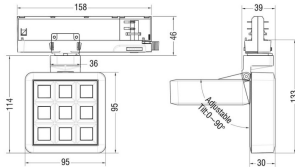

Scheme

Product

Real power (W) 15.35

Real luminous flux (Lm) 1308.5999999999999

Luminous efficiency (Lm/W) 85.25

Beam angle (°) 23.8

Life time (h) 50000 h L80B10

IP 20

Electrical class insulation Clas II

Colour Grey

Chip Brand OSRAM

Control gear included Yes

Control gear ON/OFF

Flicker Free Yes

Light source LED

Type of LED COB

Colour temperature (K) 4000

Colour consistency (SDCM) SDCM<3

CRI 90