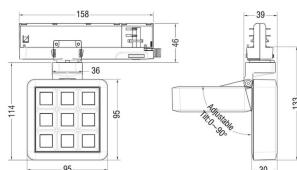

Scheme

Product	
Real power (W)	15.35
Real luminous flux (Lm)	1308.5999999999999
Luminous efficiency (Lm/W)	85.25
Beam angle (°)	23.8
Life time (h)	50000 h L80B10
IP	20
Electrical class insulation	Clas II
Colour	Grey
Chip Brand	OSRAM
Control gear included	Yes
Control gear	ON/OFF
Flicker Free	Yes
Light source	LED
Type of LED	COB
Colour temperature (K)	4000
Colour consistency (SDCM)	SDCM<3
CRI	90