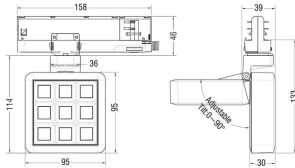

MATRIX 3X3

Lavov tracklight from the family MATRIX with a power of 15,35W, CRI 90 and CCT 4000K, 23,8 degrees beam angle. With a total lumen output of 1308,6lm, and a luminous efficacy of 85,25lm/W. Made in Die Cast Aluminum and finished in Grey color. ON/OFF driver.

Item code	86.T018.1421.03
Product type	Indoor
Category	Tracklights
Family	MATRIX
Subfamily	MATRIX 3X3
Pictograms	

Scheme

Product	
Real power (W)	15.35
Real luminous flux (Lm)	1308.5999999999999
Luminous efficiency (Lm/W)	85.25
Beam angle (°)	23.8
Life time (h)	50000 h L80B10
IP	20
Electrical class insulation	Clas II
Colour	Grey
Chip Brand	OSRAM
Control gear included	Yes
Control gear	ON/OFF
Flicker Free	Yes
Light source	LED
Type of LED	COB
Colour temperature (K)	4000
Colour consistency (SDCM)	SDCM<3
CRI	90