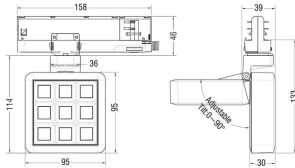

MATRIX 3X3

Lavov tracklight from the family MATRIX with a power of 15,35W, CRI 90 and CCT 4000K, 23,8 degrees beam angle. With a total lumen output of 1308,6lm, and a luminous efficacy of 85,25lm/W. Made in Die Cast Aluminum and finished in White color. DALI driver.

Item code	86.T018.1423.01
Product type	Indoor
Category	Tracklights
Family	MATRIX
Subfamily	MATRIX 3X3
Pictograms	

Scheme

Product	
Real power (W)	15.35
Real luminous flux (Lm)	1308.5999999999999
Luminous efficiency (Lm/W)	85.25
Beam angle (°)	23.8
Life time (h)	50000 h L80B10
IP	20
Electrical class insulation	Clas II
Colour	White
Chip Brand	OSRAM
Control gear included	Yes
Control gear	DALI
Flicker Free	Yes
Light source	LED
Type of LED	COB
Colour temperature (K)	4000
Colour consistency (SDCM)	SDCM<3
CRI	90