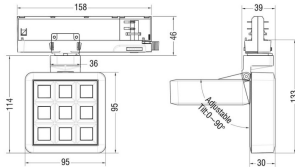

Scheme

Product

Real power (W) 15.35

Real luminous flux (Lm) 1308.5999999999999

Luminous efficiency (Lm/W) 85.25

Beam angle (°) 23.8

Life time (h) 50000 h L80B10

IP 20

Electrical class insulation Clas II

Colour White

Chip Brand OSRAM

Control gear included Yes

Control gear DALI

Flicker Free Yes

Light source LED

Type of LED COB

Colour temperature (K) 4000

Colour consistency (SDCM) SDCM<3

CRI 90