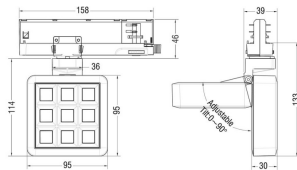

MATRIX 3X3

Lavov tracklight from the family MATRIX with a power of 15,35W, CRI 90 and CCT 4000K, 23,8 degrees beam angle. With a total lumen output of 1308,6lm, and a luminous efficacy of 85,25lm/W. Made in Die Cast Aluminum and finished in Black color. DALI driver.

Item code	86.T018.1423.02
Product type	Indoor
Category	Tracklights
Family	MATRIX
Subfamily	MATRIX 3X3

Pictograms

Scheme

Product	
Real power (W)	15.35
Real luminous flux (Lm)	1308.5999999999999
Luminous efficiency (Lm/W)	85.25
Beam angle (°)	23.8
Life time (h)	50000 h L80B10
IP	20
Electrical class insulation	Clas II
Colour	Black
Chip Brand	OSRAM
Control gear included	Yes
Control gear	DALI
Flicker Free	Yes
Light source	LED
Type of LED	COB
Colour temperature (K)	4000
Colour consistency (SDCM)	SDCM<3
CRI	90