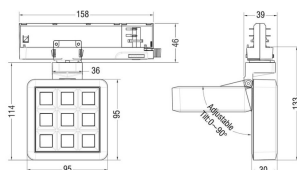

Scheme

Product

Real power (W) 15.35

Real luminous flux (Lm) 1308.5999999999999

Luminous efficiency (Lm/W) 85.25

Beam angle (°) 23.8

Life time (h) 50000 h L80B10

IP 20

Electrical class insulation Clas II

Colour Black

Chip Brand OSRAM

Control gear included Yes

Control gear DALI

Flicker Free Yes

Light source LED

Type of LED COB

Colour temperature (K) 4000

Colour consistency (SDCM) SDCM<3

CRI 90